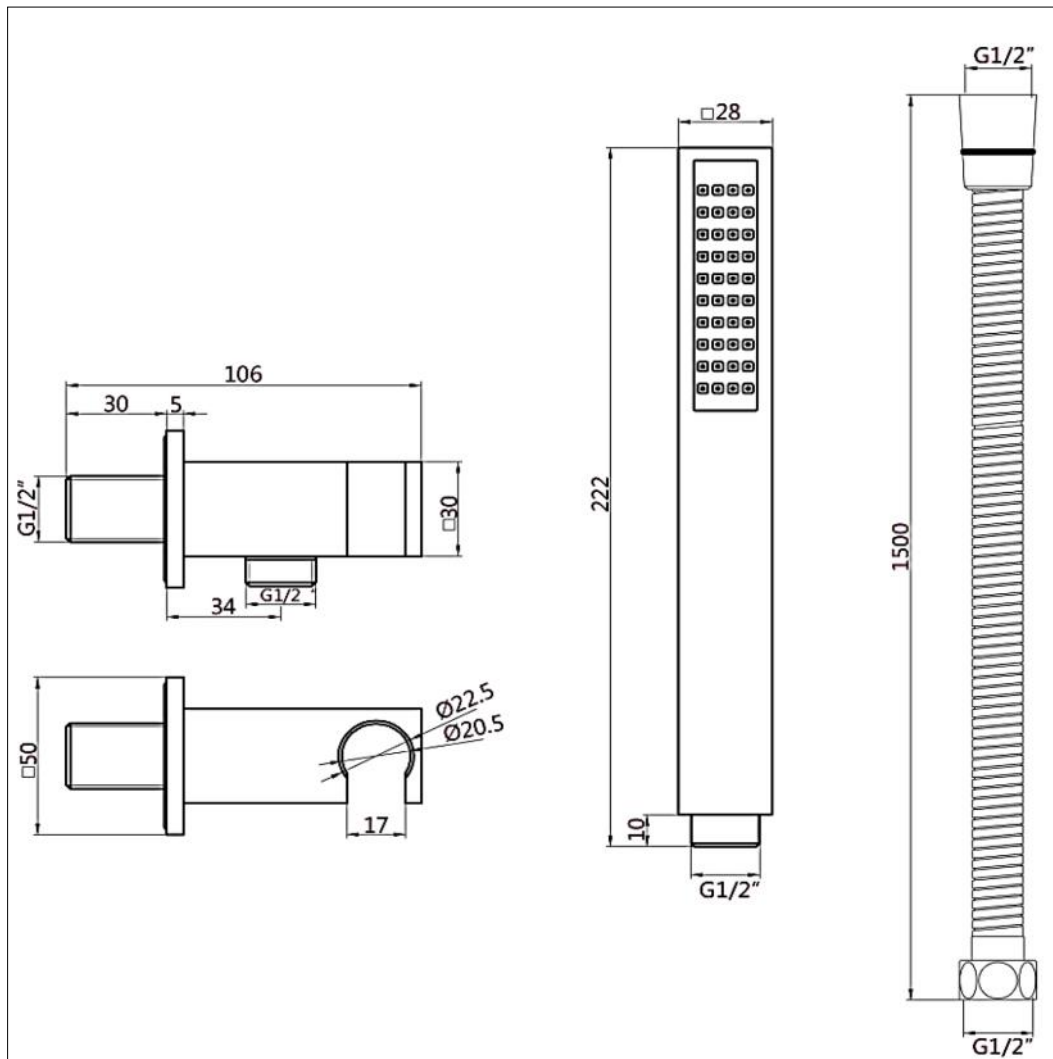

Wall Outlet and Handset Holder Kit - Brushed Brass

Wall Outlet and Handset Holder Kit - Brush Brass

Code: KO-HSWOH-BB

Features

- Pencil style brass handset
- Integrated brass wall outlet for minimal design
- Complete with ribbed # hose