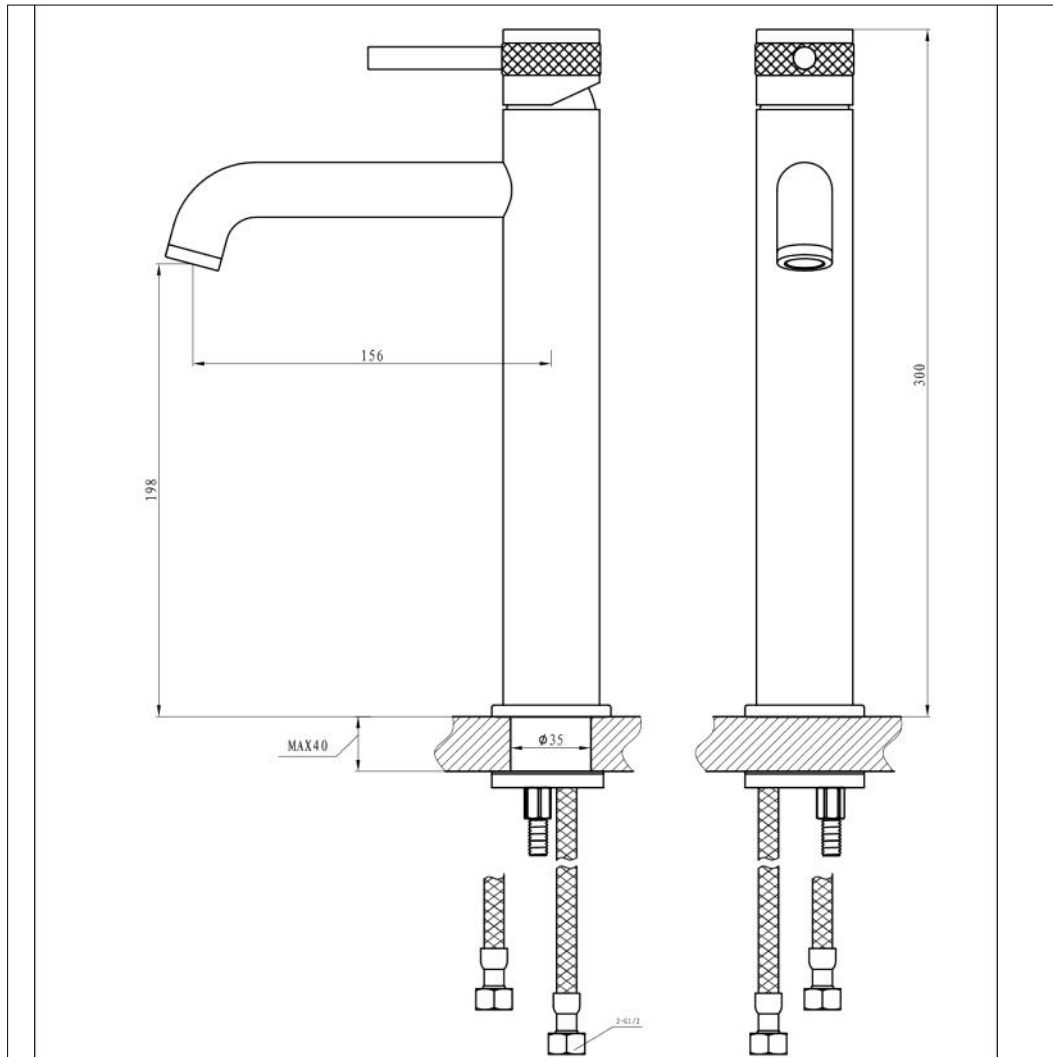

## Kyloe - Tall Basin Mono - Brushed Brass

Code: KO-TB-BB

### Features

- Tall basin mono in a Brushed Brass finish
- Supplied with clicker waste and flexible tail water inlets
- Includes Neoperl aerator to ensure smooth flow
- 12 year warranty

Operating Pressure	0.5 bar	1 bar	1.5 bar
Flow Rate (L/min)	4.8	8.5	11.6