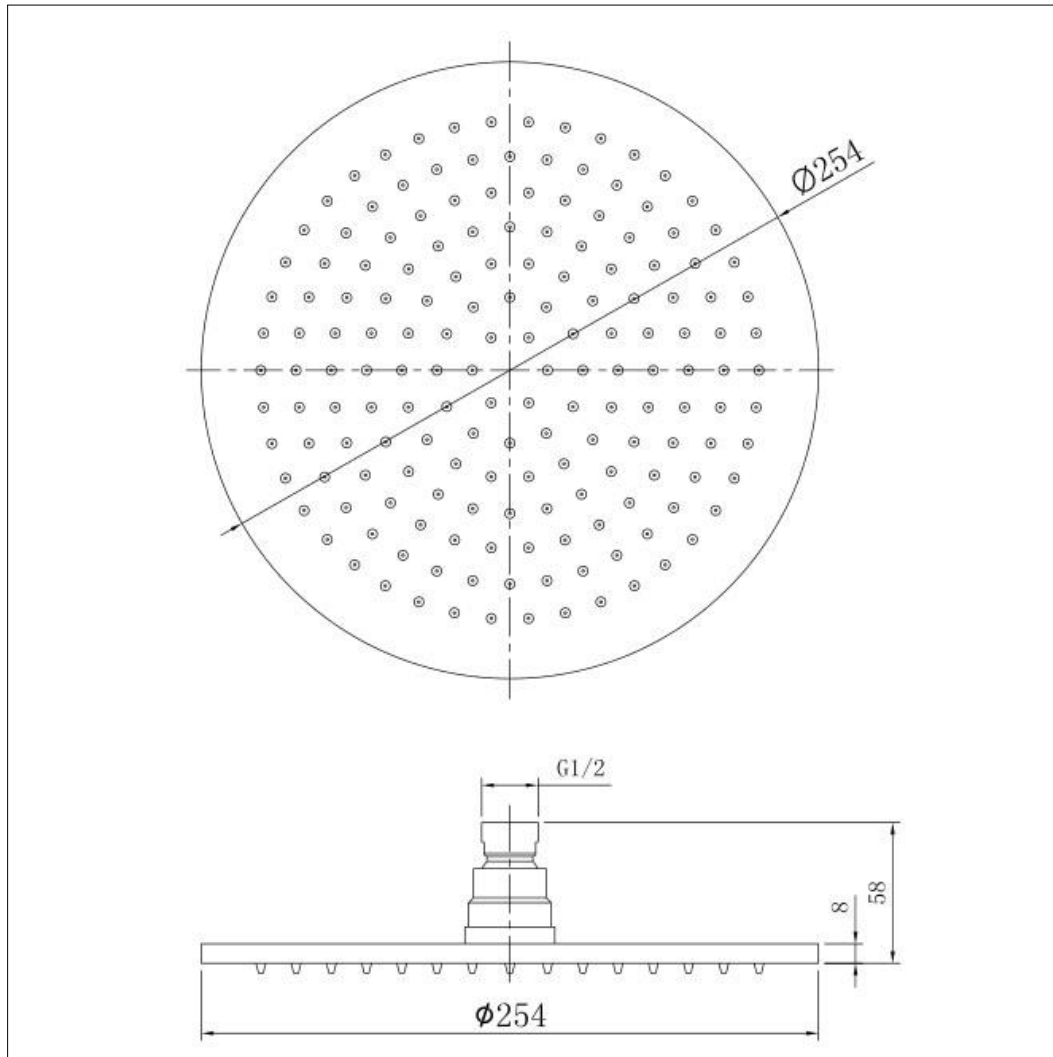

250mm Brass Shower Head – Brushed Brass

250mm Brass Shower Head—Brushed Brass

Code: LS25-BB

Features

- Luxury 250mm Brass Shower head with Rub-Clean Nozzles

Units 3 & 4, 16 Crawfordsburn Road,
Newtownards, Co Down,
Northern Ireland. BT23 4EA