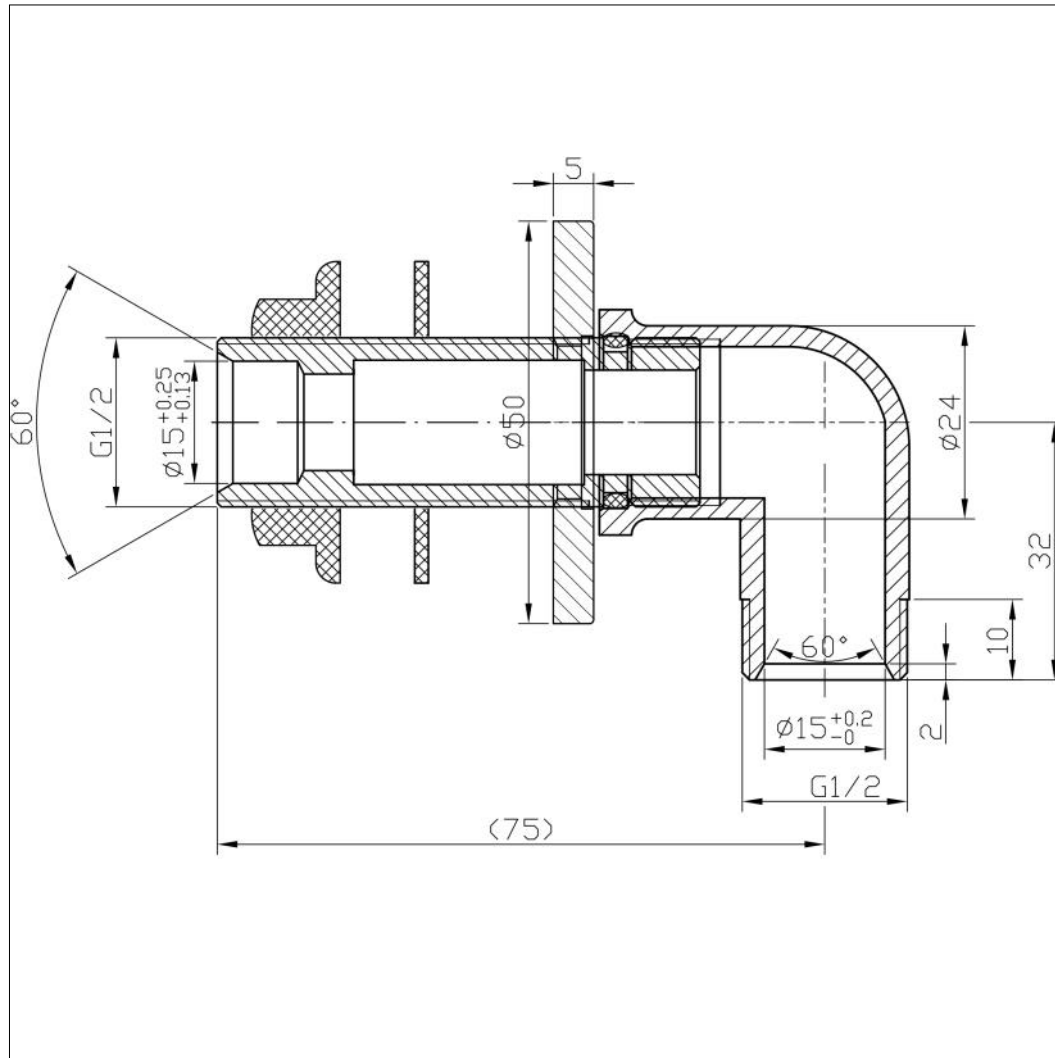

Traditional Wall Outlet - Chrome

Traditional Wall Outlet - Chrome

Code: TWO

Features

- Traditional design wall outlet
- Brass chrome plated

Units 3 & 4, 16 Crawfordsburn Road,
Newtownards, Co Down,
Northern Ireland. BT23 4EA