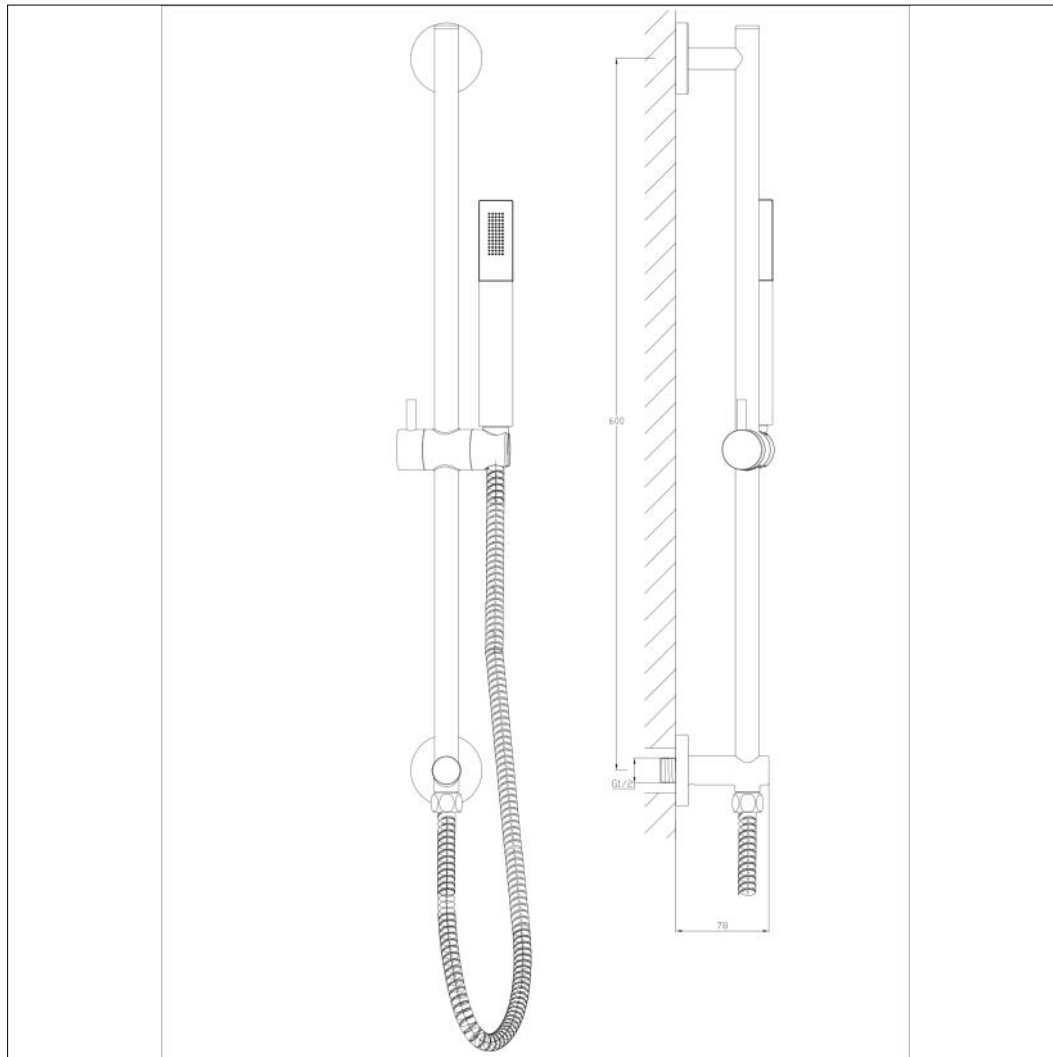

Kyloe - Slide Rail Kit - Brushed Brass

Kyloe - Slide Rail Kit - Brushed Brass

Code: KO-SRK-BB

Features

- Round style sliding rail kit
- Brass pencil style handset
- Slide bar and bracket both made from brass and plated
- Height adjustable handset position
- Integrated brass wall outlet for minimal design
- Complete with ribbed hose and handset