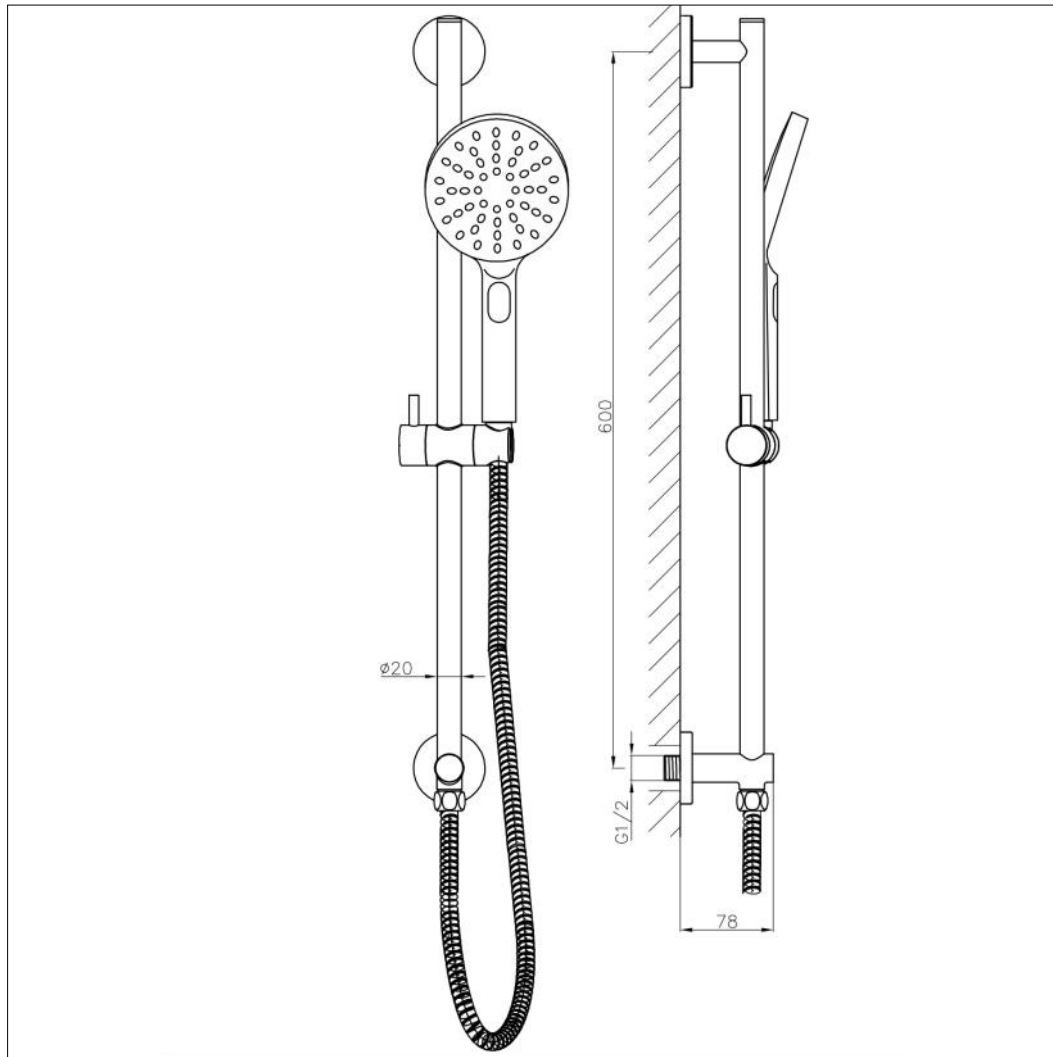

Kyloe - Triple Mode Slide Rail Kit - Brushed Nickel

Kyloe - Triple Mode Slide Rail Kit - Brushed Nickel

Code: KO-SRK-BN

Features

- Round style sliding rail kit
- Triple function handset
- Slide bar and bracket both made from brass and chrome plated
- Height adjustable handset position
- Integrated brass wall outlet for minimal design
- Complete with ribbed hose and handset