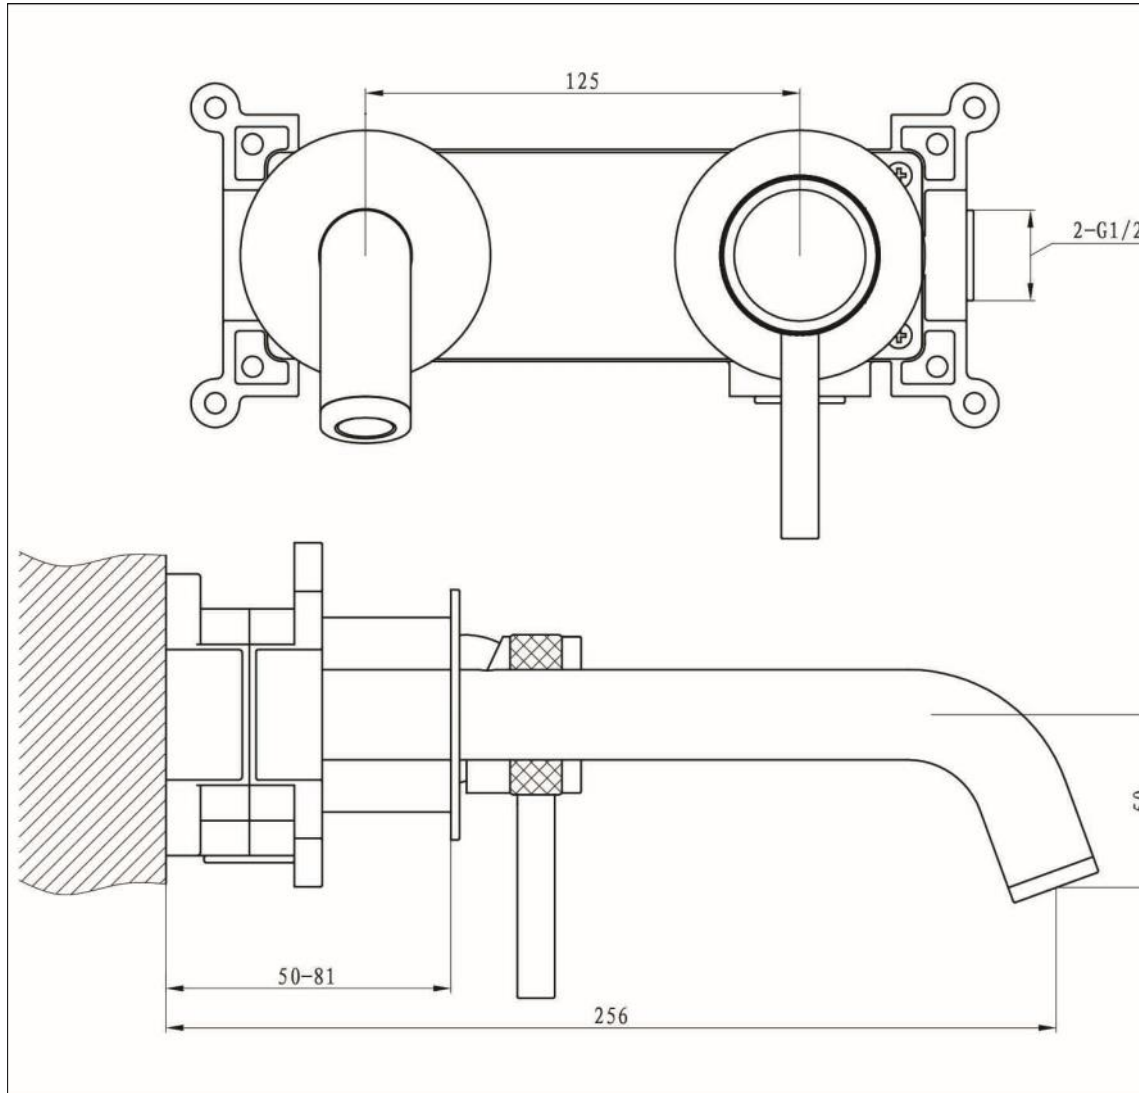

Kyloe - Wall Mounted Basin Mixer - Brushed Brass

Kyloe Wall Mounted Basin Mixer Brushed Brass

Code: KO-WT-BB

Features

- EasyFit box to reduce installation time
- Clicker waste
- Neoperl aerator to ensure smooth flow
- Discreet etching for hot and cold
- 35mm cartridge
- 12 year warranty

| Operating Pressure | 0.5 bar | 1 bar | 1.5 bar |
|--------------------|---------|-------|---------|
| Flow Rate (L/min) | 5.1 | 9.1 | 11.4 |

Units 3 & 4, 16 Crawfordsburn Road,
Newtownards, Co Down,
Northern Ireland. BT23 4EA

Kyloe - Wall Mounted Basin Mixer - EasyFit Box

Kyloe Wall Mounted Basin Mixer EasyFit Box

Features

- Supplied with Kyloe Wall Mounted Basin Mixer
- Inlet and Outlet G 1/2"
- Bubble level incorporated
- Installation depth 50-75mm