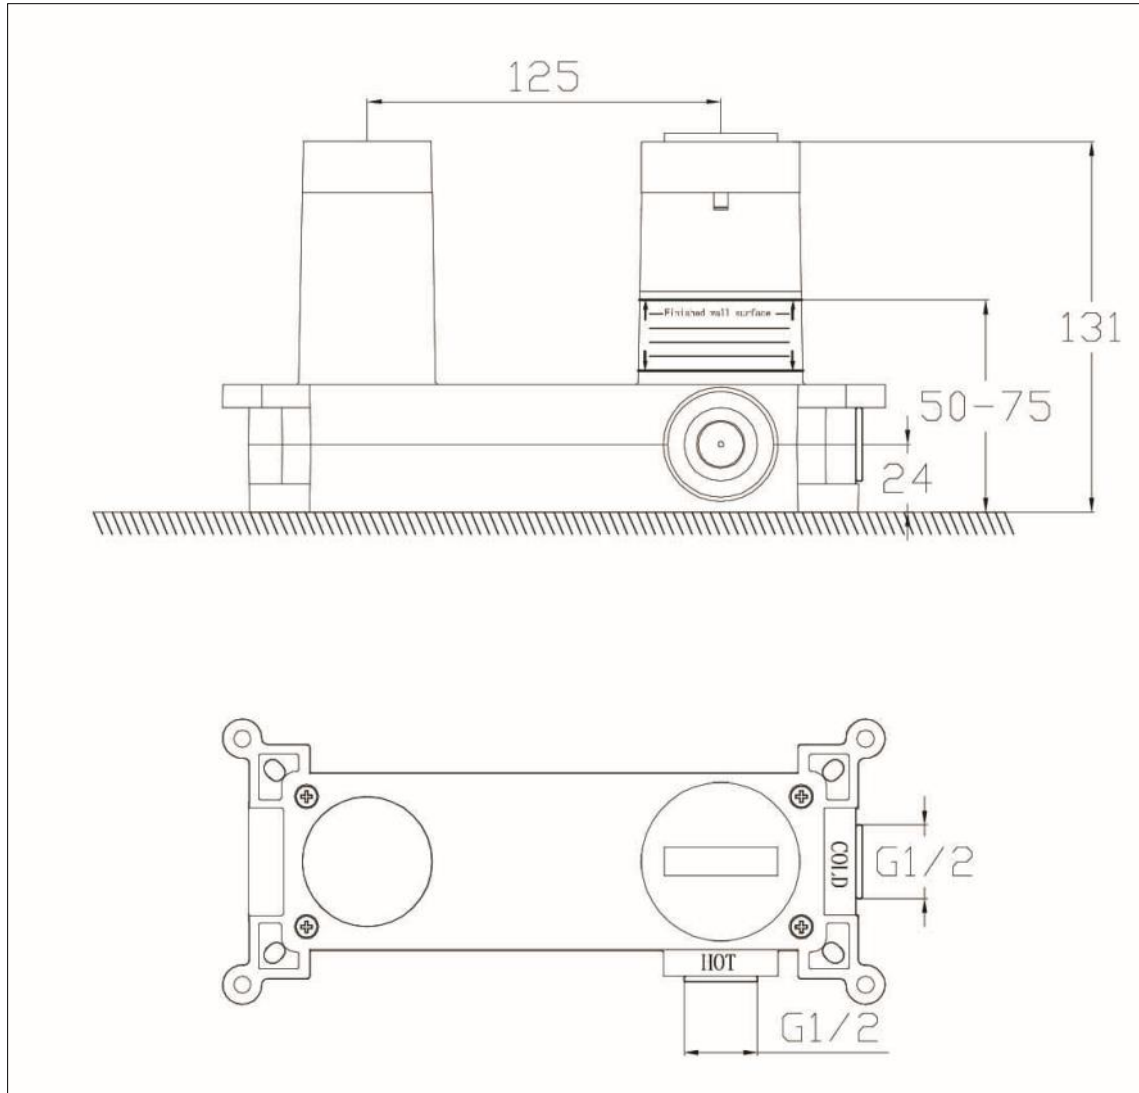

Kyloe - Wall Mounted Basin Mixer - Brushed Brass

Kyloe Wall Mounted Basin Mixer Brushed Brass

Code: KO-WT-BB

Features

- EasyFit box to reduce installation time
- Clicker waste
- Neoperl aerator to ensure smooth flow
- Discreet etching for hot and cold
- 35mm cartridge
- 12 year warranty

| Operating Pressure | 0.5 bar | 1 bar | 1.5 bar |
|--------------------|---------|-------|---------|
| Flow Rate (L/min) | 5.1 | 9.1 | 11.4 |

Units 3 & 4, 16 Crawfordsburn Road,
Newtownards, Co Down,
Northern Ireland. BT23 4EA

Kyloe - Wall Mounted Basin Mixer - EasyFit Box

Kyloe Wall Mounted Basin Mixer EasyFit Box

Features

- Supplied with Kyloe Wall Mounted Basin Mixer
- Inlet and Outlet G 1/2"
- Bubble level incorporated
- Installation depth 50-75mm