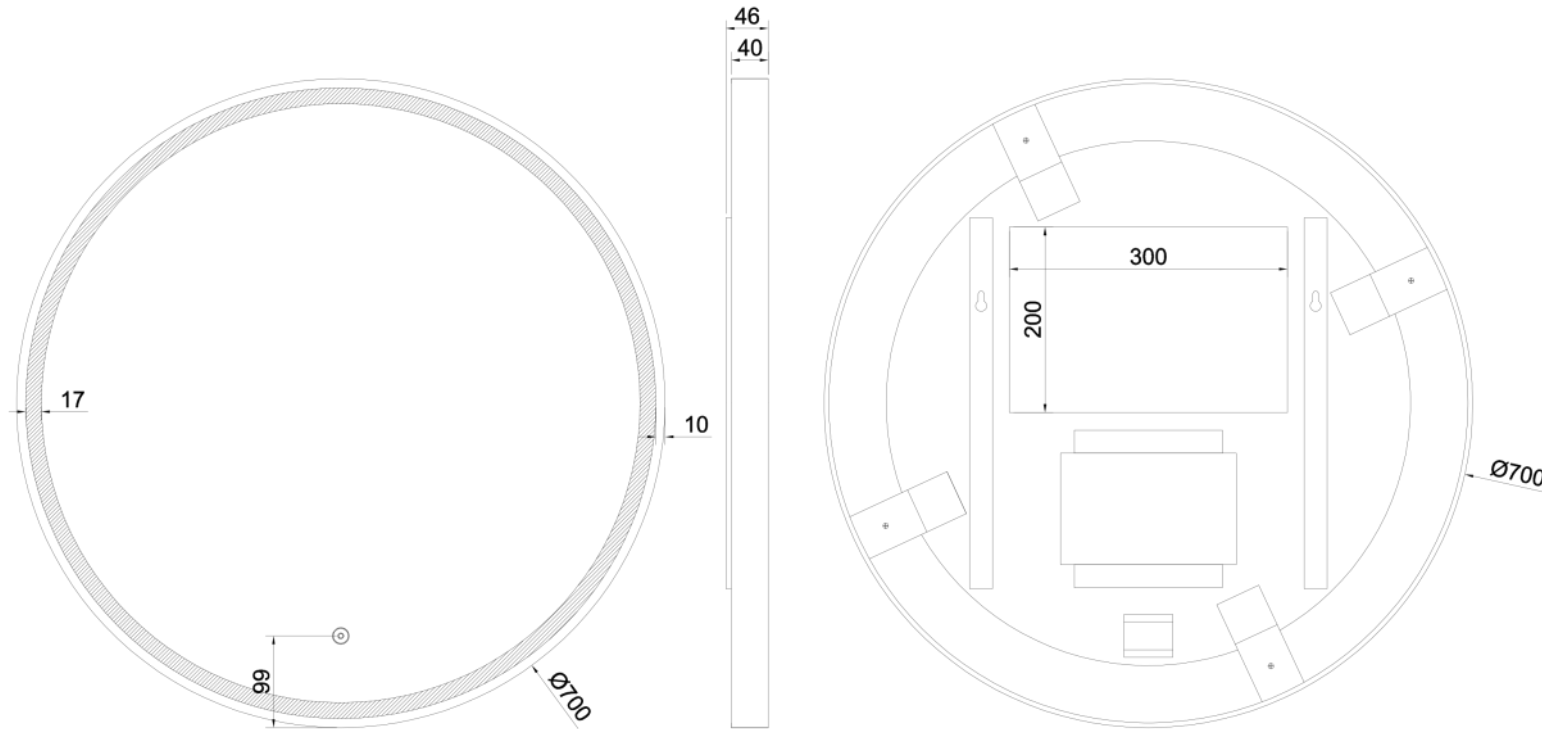

Fuse Frame Brushed Brass Round 700mm

Fuse Frame Brushed Brass Round 700mm

Code: 21FFBBR70

Features

Press and hold touch switch to adjust between cool and warm lighting

Stainless steel frame with brushed brass finish

Heated demister pad

LED lighting

Technical Details

All mirrors and cabinets are IP44 rated.

Units 3 & 4, 16 Crawfordsburn Road,
Newtownards, Co Down,
Northern Ireland. BT23 4EA

Tel: +44 (0) 28 9182 8000
Fax: +44 (0) 28 9181 2888