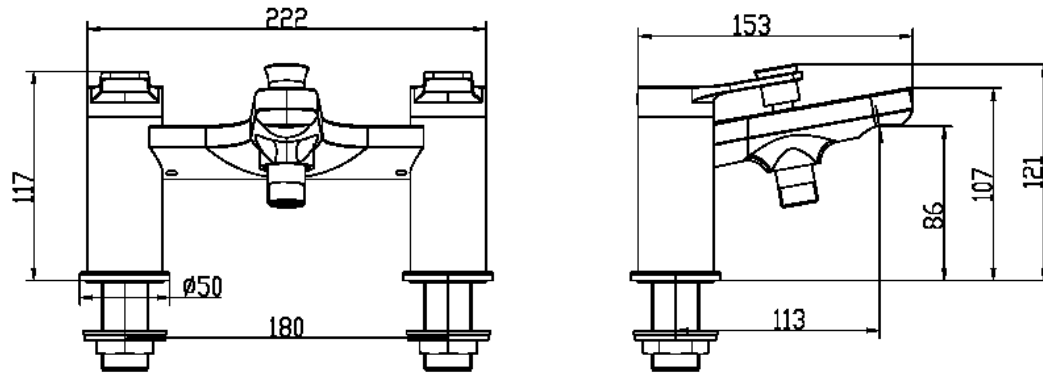

Avante Deck Mounted Bath Shower Mixer

Avante Bath Shower Mixer

Codes: AV-BS-BB / AV-BS-BL / AV-BS

Features

Linear and angular lines for a minimalistic, modern look

Rub clean aerator

Smooth hose and pencil style handset

Brushed Brass, Matt Black, and Chrome finishes

12-year warranty

Operating Pressure	0.5 bar	1 bar
Flow Rate (L/min) Spout	19.5	26.2
Flow Rate (L/min) Shower	5.5	7.7

Units 3 & 4, 16 Crawfordsburn Road,
Newtownards, Co Down,
Northern Ireland. BT23 4EA