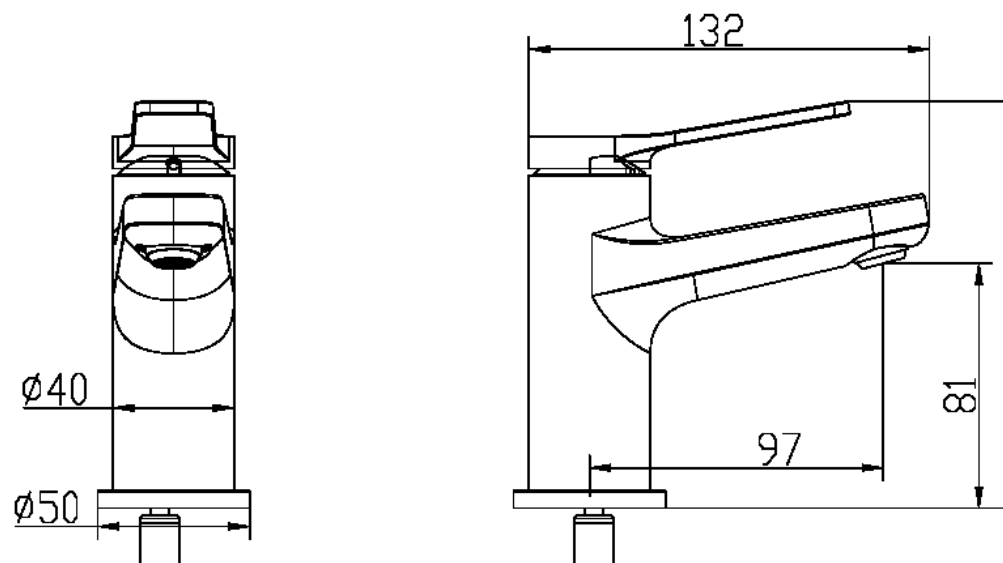

Avante Mini Basin Mono

Avante Mini Basin Mono

Codes: AV-MBM-BB / AV-MBM-BL / AV-MBM

Features

Linear and angular lines for a minimalistic, modern look

Water Saving, Rub clean aerator

Gunmetal Grey, Brushed Brass, Matt Black, and Chrome finishes

12-year warranty

Complete with centre clicker waste

Operating Pressure	0.5 bar	1 bar
Flow Rate (L/min)	2.8	3.7

Units 3 & 4, 16 Crawfordsburn Road,
Newtownards, Co Down,
Northern Ireland. BT23 4EA

Tel: +44 (0) 28 9182 8000
Fax: +44 (0) 28 9181 2888