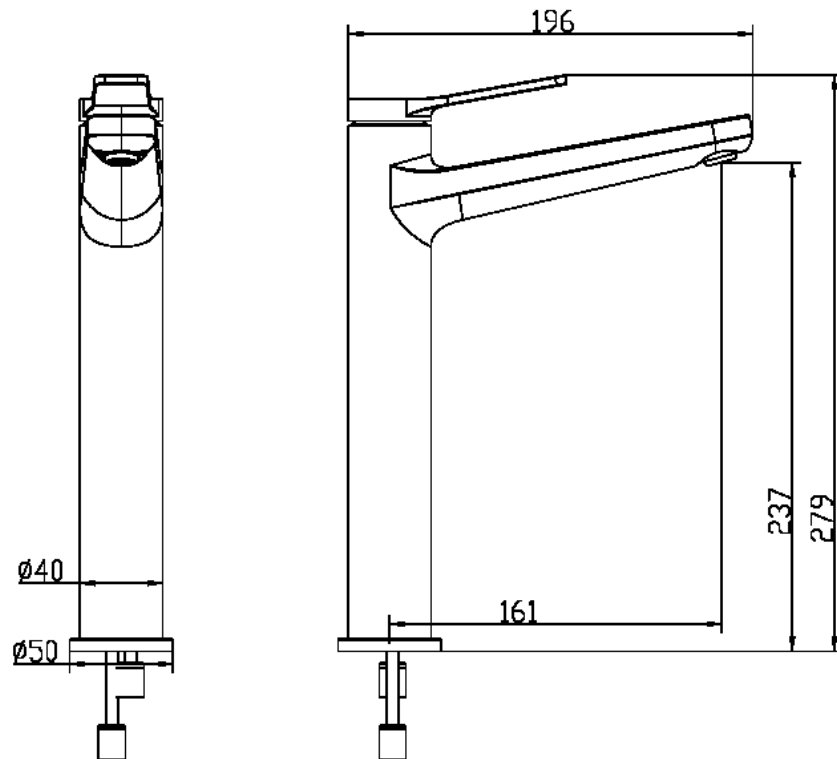

Avante Tall Basin Mono

Avante Basin Mono

Codes: AV-TB-BB / AV-TB-BL / AV-TB

Features

Linear and angular lines for a minimalistic, modern look

Water Saving, Rub clean aerator

Brushed Brass, Matt Black, and Chrome finishes

12-year warranty

Complete with centre clicker waste

Operating Pressure	0.5 bar	1 bar
Flow Rate (L/min)	2.8	3.8

Units 3 & 4, 16 Crawfordsburn Road,
Newtownards, Co Down,
Northern Ireland. BT23 4EA

Sales Enquiries