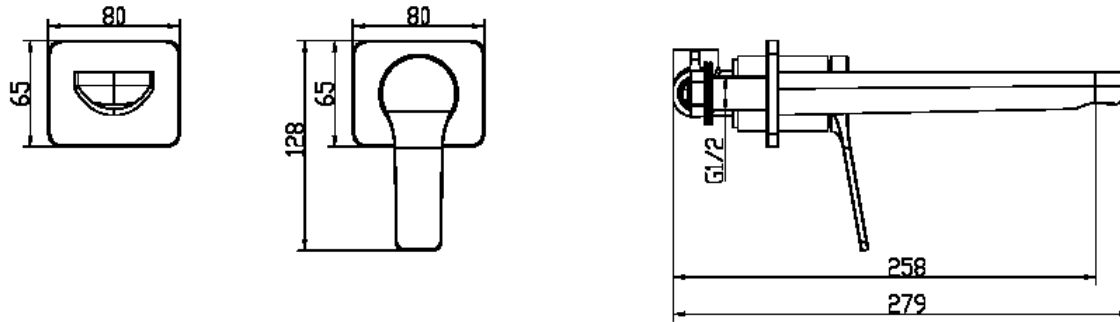

Avante Wall Mounted Bath Filler

Hanna Wall Mounted Bath Filler

Codes: AV-WF-BB / AV-WF-BL / AV-WF

Features

Linear and angular lines for a minimalistic, modern look

Rub clean aerator

Brushed Brass, Matt Black, and Chrome finishes

12-year warranty

Operating Pressure	1 bar	1.5 bar
Flow Rate (L/min)	18	21

Units 3 & 4, 16 Crawfordsburn Road,
Newtownards, Co Down,
Northern Ireland. BT23 4EA

Sales Enquiries

Email: info@aquallabrassware.com