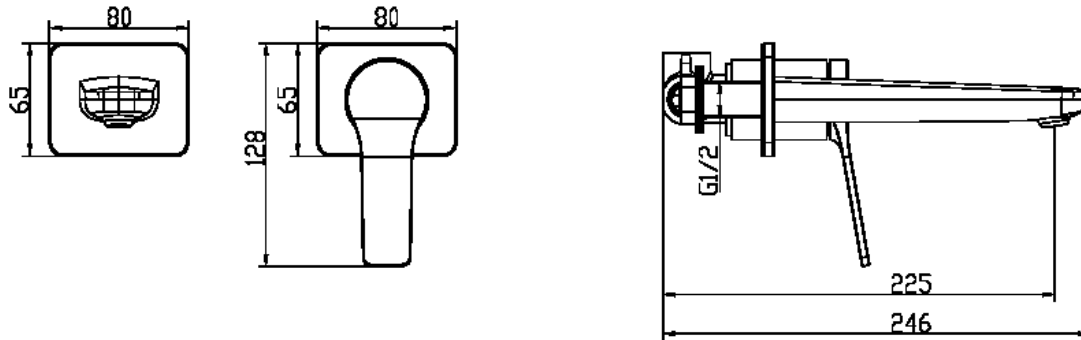

Avante Wall Mounted Basin Mixer

Avante Wall Mounted Basin Mixer
Codes: AV-WT-BB / AV-WT-BL / AV-WT

Features

- Linear and angular lines for a minimalistic, modern look
- Designed with Eco water saving, rub clean aerator
- Complete with slotted centre clicker waste
- Brushed Brass, Matt Black, and Chrome finishes
- 12-year warranty

Operating Pressure	1 bar	2 bar
Flow Rate (L/min)	3.1	3.9

Units 3 & 4, 16 Crawfordsburn Road,
Newtownards, Co Down,
Northern Ireland. BT23 4EA

Sales Enquiries
Email: info@aquallabrassware.com

Tel: +44 (0) 28 9182 8000
Fax: +44 (0) 28 9181 2888