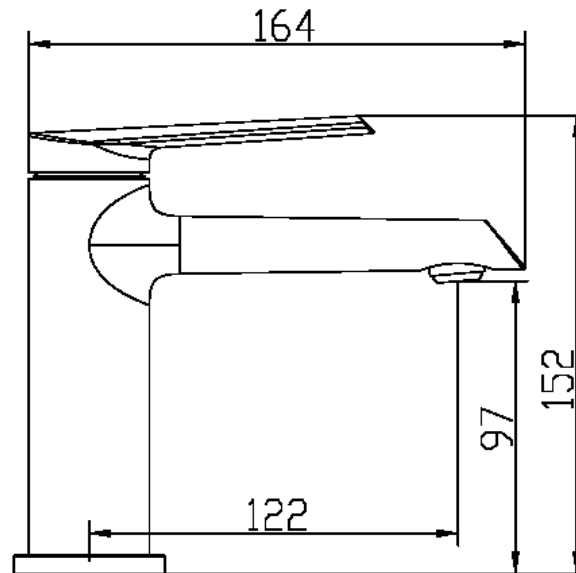

Edge Basin Mono

Edge Basin Mono

Codes: ED-BM-BL / ED-BM

Features

- Discreet and elegant characteristics
- Water Saving, Rub clean aerator
- Matt Black, and Chrome finishes
- 12-year warranty
- Complete with centre clicker waste

Operating Pressure	0.5 bar	1 bar
Flow Rate (L/min)	2.6	3.3

Units 3 & 4, 16 Crawfordsburn Road,
Newtownards, Co Down,
Northern Ireland. BT23 4EA

Tel: +44 (0) 28 9182 8000
Fax: +44 (0) 28 9181 2888

Sales Enquiries
Email: info@aquallabrassware.com