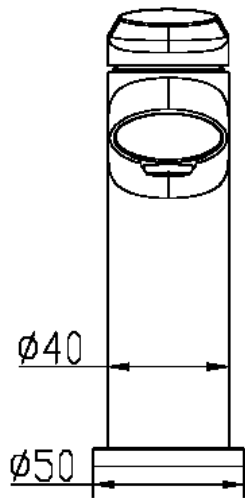

Edge Basin Mono

Edge Basin Mono

Codes: ED-BM-BL / ED-BM

Features

- Discreet and elegant characteristics
- Water Saving, Rub clean aerator
- Matt Black, and Chrome finishes
- 12-year warranty
- Complete with centre clicker waste

Operating Pressure	0.5 bar	1 bar
Flow Rate (L/min)	2.6	3.3

Units 3 & 4, 16 Crawfordsburn Road,
Newtownards, Co Down,
Northern Ireland. BT23 4EA

Tel: +44 (0) 28 9182 8000
Fax: +44 (0) 28 9181 2888

Sales Enquiries
Email: info@aquallabrassware.com