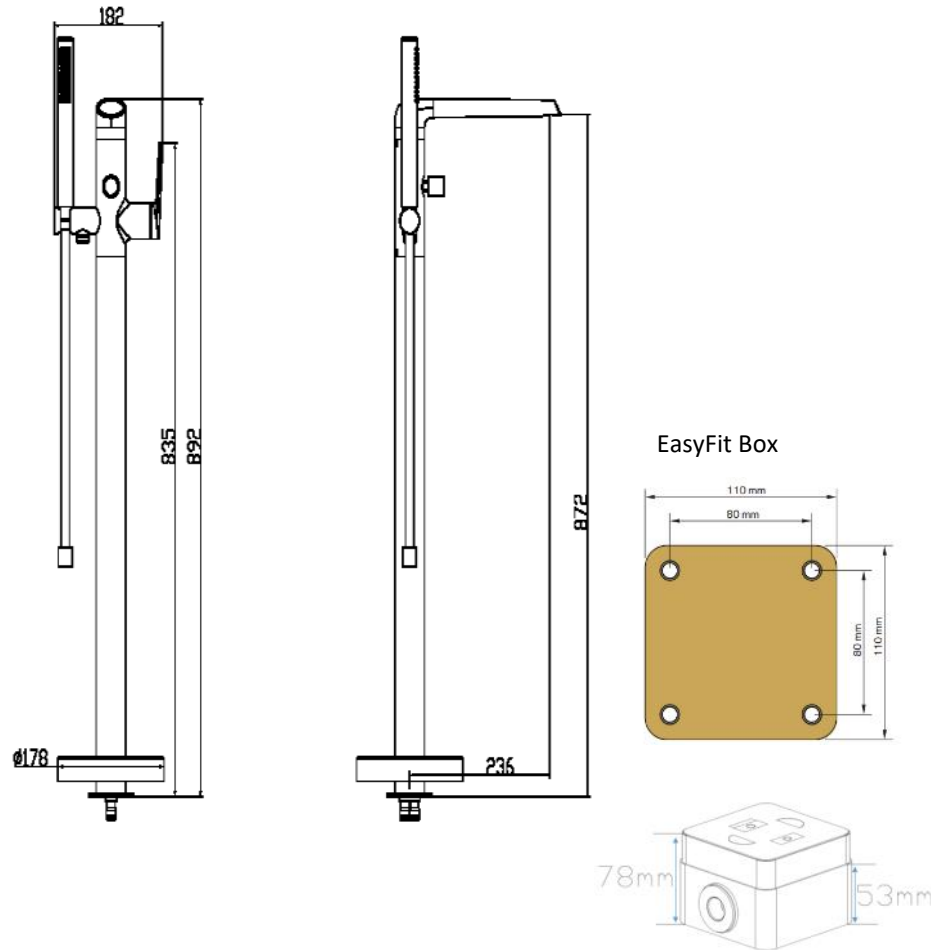

Edge- Freestanding Bath Shower Mixer—All Finishes

Edge—Freestanding Bath Shower Mixer

Code: ED-FSBSM-BL / ED-FSBSM

Features

- Distinctive spout with slightly elevated handle
- Smooth hose and pencil style handset
- Rub clean aerator
- Available in Matt Black, and Chrome
- Complete with EasyFit box to reduce installation time
- 12-year warranty

Operating Pressure	1 bar	2 bar	3 bar
Flow Rate (L/min)			
Spout	18.0	25.5	31.2
Shower	6.8	9.8	11.7

Units 3 & 4, 16 Crawfordsburn Road,
Newtownards, Co Down,
Northern Ireland. BT23 4EA

Sales Enquiries

Email: info@aquallabrassware.com