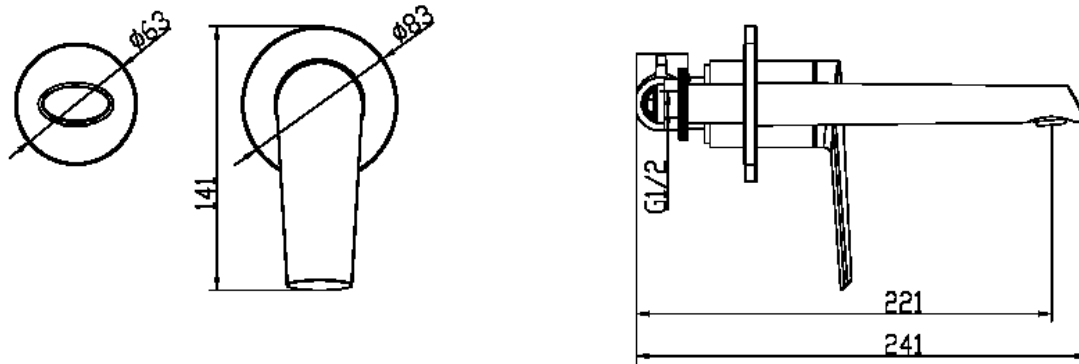

Edge Wall Mounted Basin Mixer

Edge Wall Mounted Basin Mixer

Codes: ED-WT-BL / ED-WT

Features

Discreet and elegant characteristics

Designed with Eco water saving, rub clean aerator

Complete with slotted centre clicker waste

Brushed Brass, Matt Black, and Chrome finishes

12-year warranty

Operating Pressure	1 bar	1.5 bar
Flow Rate (L/min)	3.3	4.1

Units 3 & 4, 16 Crawfordsburn Road,
Newtownards, Co Down,
Northern Ireland. BT23 4EA