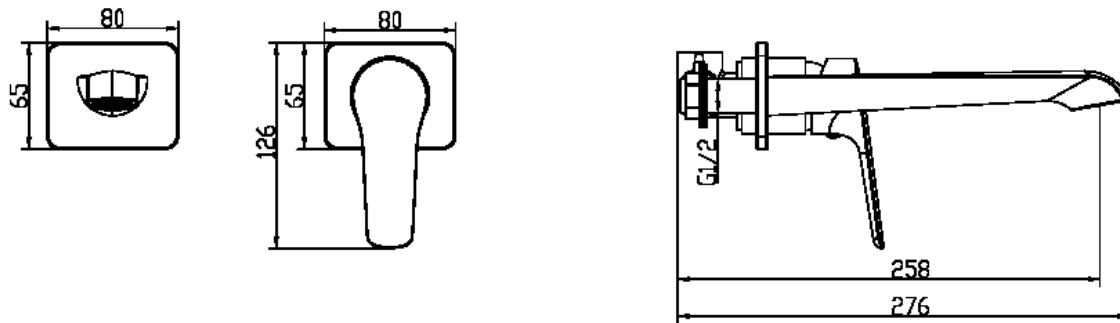

Hanna Wall Mounted Bath Filler

Hanna Wall Mounted Bath Filler

Codes: HA-WF-GG / HA-WF-BB / HA-WF-BL / HA-WF

Features

Distinctive spout with slightly elevated handle

Rub clean aerator

Gunmetal Grey, Brushed Brass, Matt Black, and Chrome finishes

12-year warranty

Operating Pressure	1 bar	1.5 bar
Flow Rate (L/min)	18	21

Units 3 & 4, 16 Crawfordsburn Road,
Newtownards, Co Down,
Northern Ireland. BT23 4EA

Sales Enquiries

Email: info@aquallabrassware.com