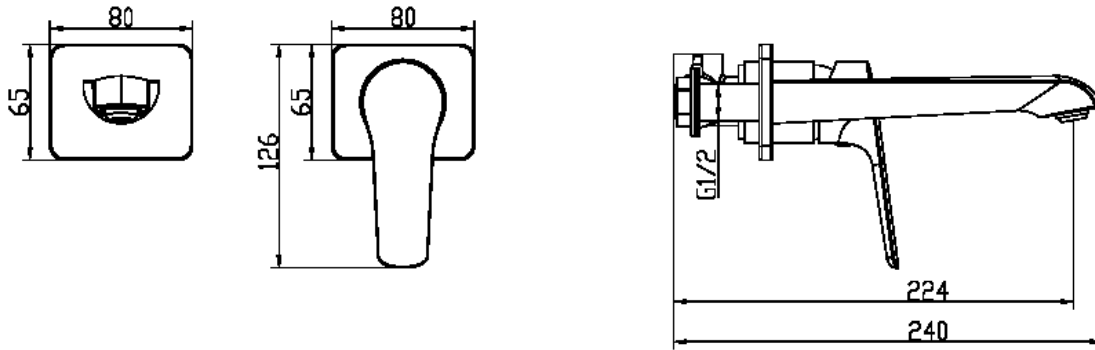

Hanna Wall Mounted Basin Mixer

Hanna Wall Mounted Basin Mixer

Codes: HA-WT-GG / HA-WT-BB / HA-WT-BL / HA-WT

Features

Distinctive spout with slightly elevated handle

Designed with Eco water saving, rub clean aerator

Complete with slotted centre clicker waste

Gunmetal Grey, Brushed Brass, Matt Black, and Chrome finishes

12-year warranty

Operating Pressure	1 bar	2 bar
Flow Rate (L/min)	4.3	4.8

Units 3 & 4, 16 Crawfordsburn Road,
Newtownards, Co Down,
Northern Ireland. BT23 4EA