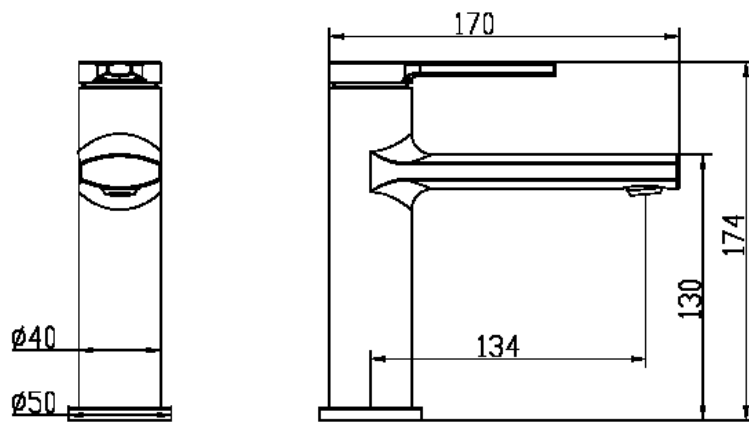

Complete with centre clicker waste

Operating Pressure	0.5 bar	1 bar
Flow Rate (L/min)	2.8	3.8

Units 3 & 4, 16 Crawfordsburn Road,
Newtownards, Co Down,
Northern Ireland. BT23 4EA

Sales Enquiries

Email: info@aquallabrassware.com