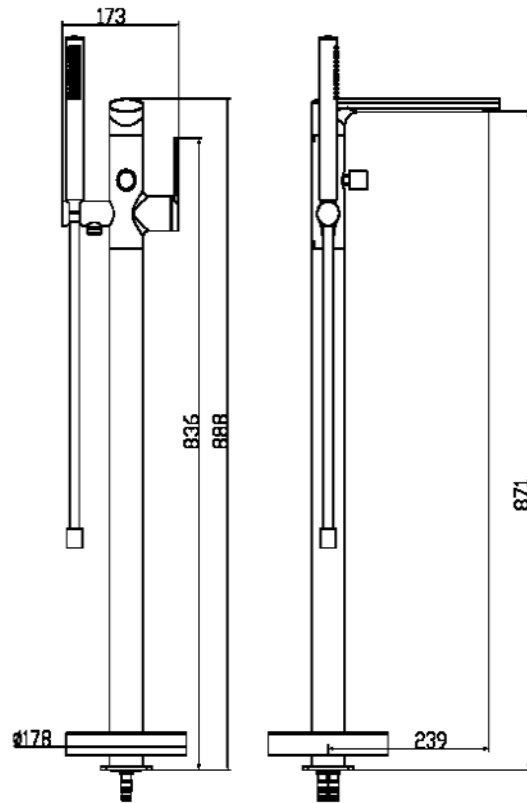

Ivy Freestanding Bath Shower Mixer—All Finishes

Ivy—Freestanding Bath Shower Mixer

Code: IV-FSBSM-BL / IV-FSBSM

Features

- Distinctive spout with slightly elevated handle
- Smooth hose and pencil style handset
- Rub clean aerator
- Available in Matt Black, and Chrome
- Complete with EasyFit box to reduce installation time
- 12-year warranty

Operating Pressure	1 bar	2 bar	3 bar
Flow Rate (L/min)			
Spout	17.5	24.6	30.2
Shower	6.8	9.8	11.7

Units 3 & 4, 16 Crawfordsburn Road,
Newtownards, Co Down,
Northern Ireland. BT23 4EA

Sales Enquiries

Email: info@aquallabrassware.com