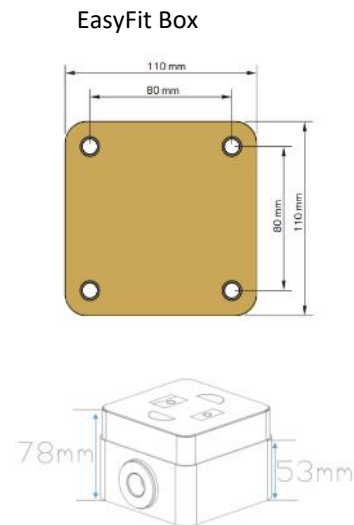

Ivy Freestanding Bath Shower Mixer—All Finishes

Ivy—Freestanding Bath Shower Mixer

Code: IV-FSBSM-BL / IV-FSBSM

Features

- Distinctive spout with slightly elevated handle
- Smooth hose and pencil style handset
- Rub clean aerator
- Available in Matt Black, and Chrome
- Complete with EasyFit box to reduce installation time
- 12-year warranty

Operating Pressure	1 bar	2 bar	3 bar
Flow Rate (L/min)			
Spout	17.5	24.6	30.2
Shower	6.8	9.8	11.7

Units 3 & 4, 16 Crawfordsburn Road,
Newtownards, Co Down,
Northern Ireland. BT23 4EA

Sales Enquiries

Email: info@aquallabrassware.com