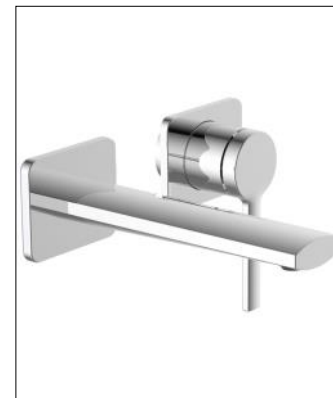

Ivy Wall Mounted Bath Filler

Ivy Wall Mounted Bath Filler

Codes: IV-WF-BL / IV-WF

Features

Stylish streamlined detailing with a minimal headwork

Designed with Rub clean aerator

Brushed Brass, Matt Black, and Chrome finishes

12-year warranty

Complete with centre clicker waste

Operating Pressure	1 bar	1.5 bar
Flow Rate (L/min)	13.3	18

Units 3 & 4, 16 Crawfordsburn Road,
Newtownards, Co Down,
Northern Ireland. BT23 4EA

Sales Enquiries