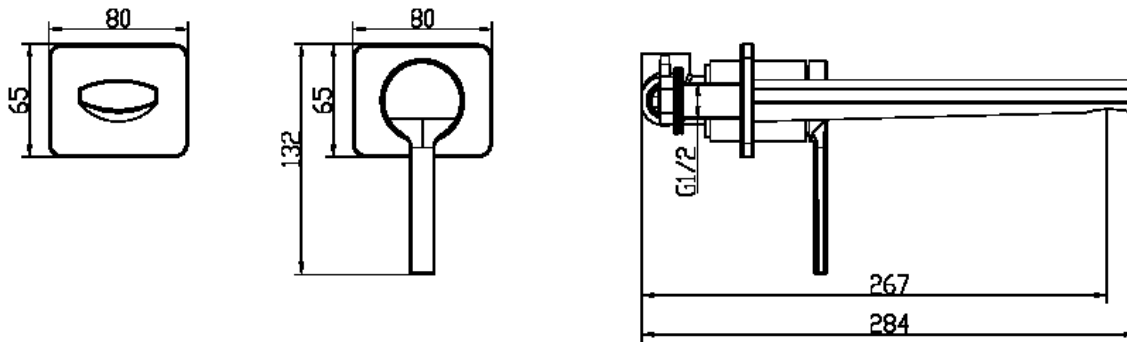

Ivy Wall Mounted Bath Filler

Ivy Wall Mounted Bath Filler

Codes: IV-WF-BL / IV-WF

Features

Stylish streamlined detailing with a minimal headwork

Designed with Rub clean aerator

Brushed Brass, Matt Black, and Chrome finishes

12-year warranty

Complete with centre clicker waste

Operating Pressure	1 bar	1.5 bar
Flow Rate (L/min)	13.3	18

Units 3 & 4, 16 Crawfordsburn Road,
Newtownards, Co Down,
Northern Ireland. BT23 4EA

Sales Enquiries