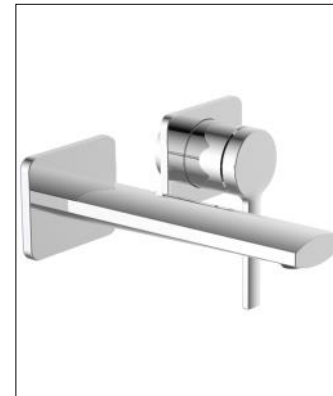

Ivy Wall Mounted Basin Mixer

Ivy Wall Mounted Basin Mixer

Codes: IV-WT-BL / IV-WT

Features

Stylish streamlined detailing with a minimal headwork

Designed with Water Saving, Eco, Rub clean aerator

Brushed Brass, Matt Black, and Chrome finishes

12-year warranty

Complete with centre clicker waste

Operating Pressure	1 bar	1.5 bar
Flow Rate (L/min)	3.3	4.1

Units 3 & 4, 16 Crawfordsburn Road,
Newtownards, Co Down,
Northern Ireland. BT23 4EA

Sales Enquiries