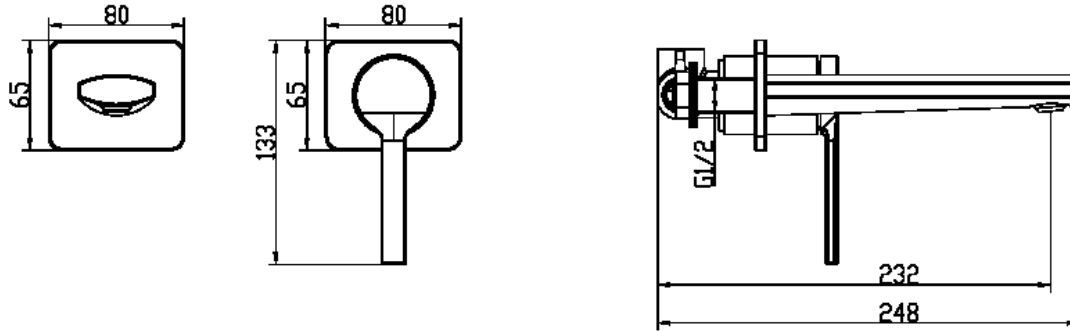

Ivy Wall Mounted Basin Mixer

Ivy Wall Mounted Basin Mixer

Codes: IV-WT-BL / IV-WT

Features

Stylish streamlined detailing with a minimal headwork

Designed with Water Saving, Eco, Rub clean aerator

Brushed Brass, Matt Black, and Chrome finishes

12-year warranty

Complete with centre clicker waste

Operating Pressure	1 bar	1.5 bar
Flow Rate (L/min)	3.3	4.1

Units 3 & 4, 16 Crawfordsburn Road,
Newtownards, Co Down,
Northern Ireland. BT23 4EA

Sales Enquiries