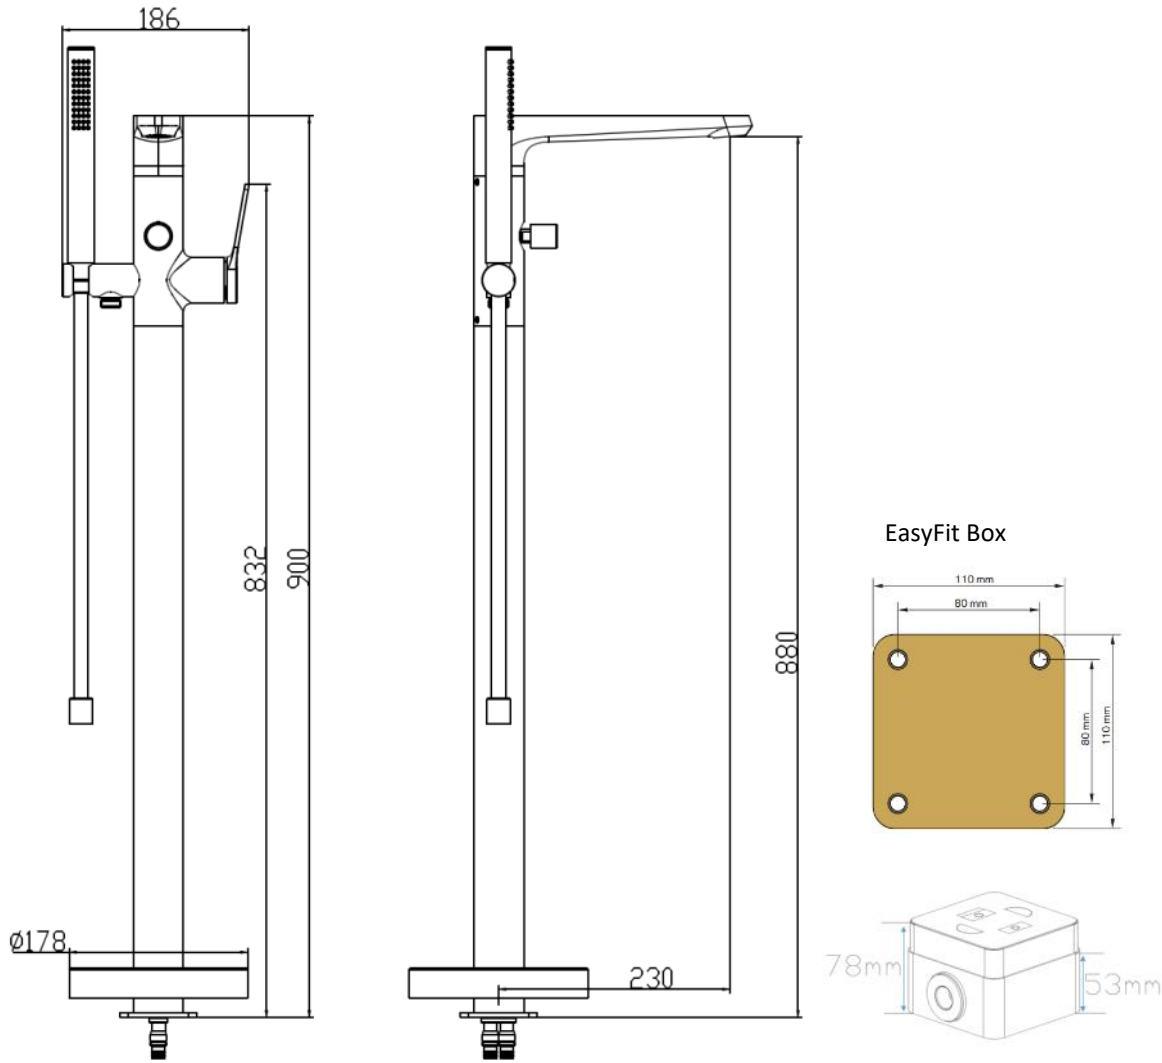

Avante - Freestanding Bath Shower Mixer—All Finishes

Avante—Freestanding Bath Shower Mixer

Code: AV-FSBSM-BB/BL/

Features

- Distinctive spout with slightly elevated handle
- Smooth hose and pencil style handset
- Rub clean aerator
- Brushed Brass, Matt Black, and Chrome finishes
- Complete with EasyFit box to reduce installation time
- 12-year warranty

Operating Pressure	1 bar	2 bar	3 bar
Flow Rate (L/min)			
Spout	18.0	25.5	31.2
Shower	6.9	10.0	11.7

Units 3 & 4, 16 Crawfordsburn Road,
Newtownards, Co Down,
Northern Ireland. BT23 4EA

Sales Enquiries

Email: info@aquallabrassware.com