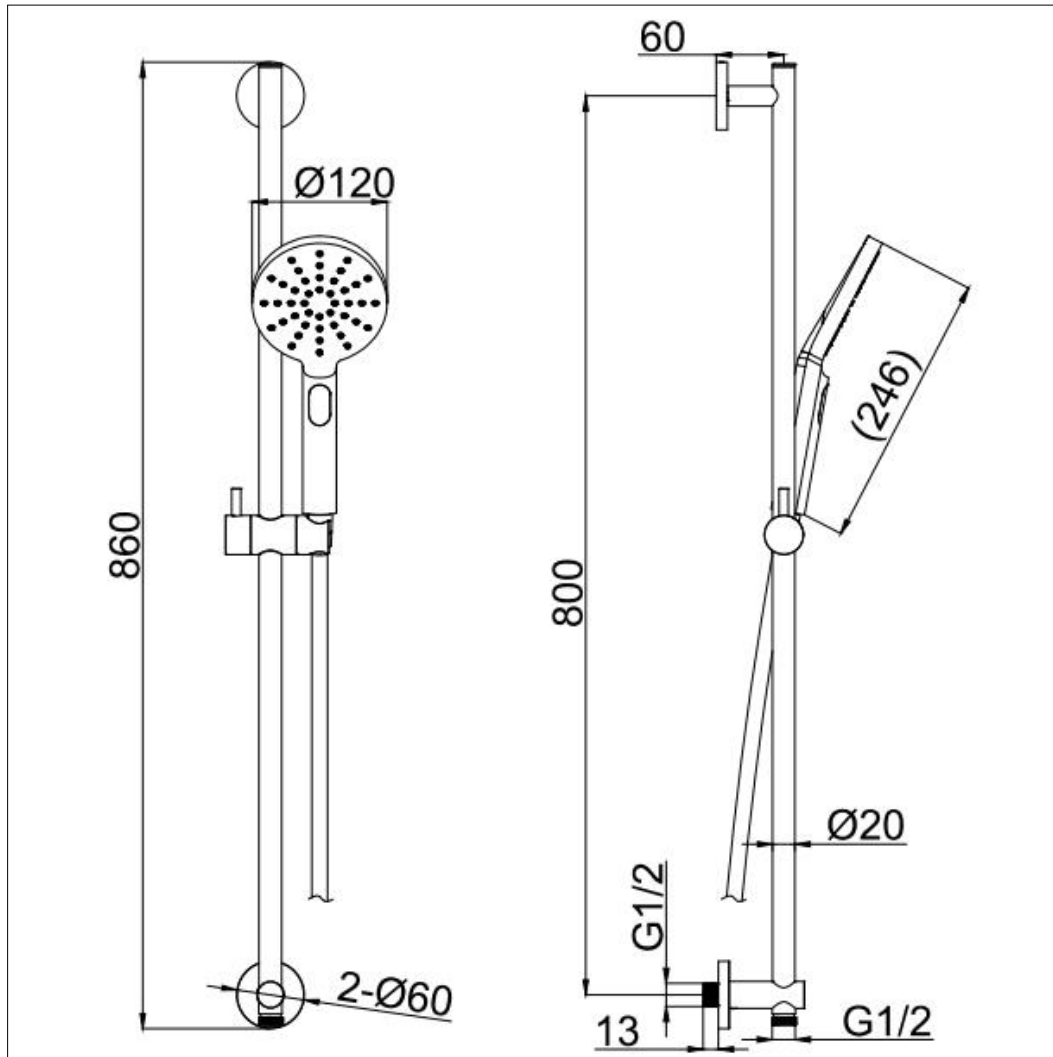

Luca Plus - Triple Mode Slide Rail Kit

Luca Plus - Triple Mode Slide Rail Kit

Code: LP-SRK

Features

- Round style sliding rail kit
- Triple function handset
- Slide bar and bracket both made from brass and chrome plated
- Height adjustable handset position
- Integrated brass wall outlet for minimal design
- Complete with smooth hose and handset

Operating Pressure	0.5 bar	1 bar	2 bar	3 bar
Flow Rate (L/min)	5.1	6.7	9.1	10.9

Units 3 & 4, 16 Crawfordsburn Road,
Newtownards, Co Down,
Northern Ireland. BT23 4EA

Sales Enquiries

Email: info@aquallabrassware.com