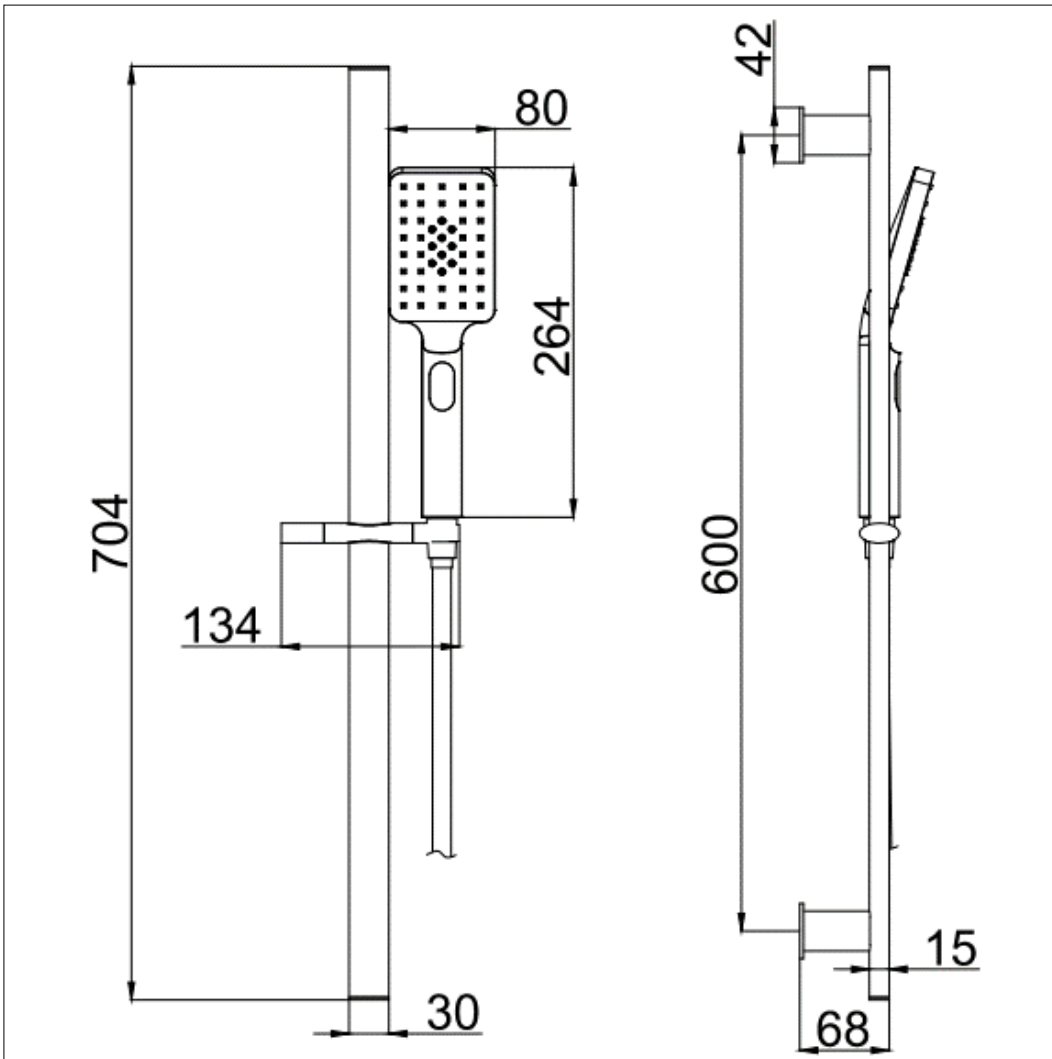

Soft Square / Rain Plus Triple Mode Slide Rail Kit

Soft Square / Rain Plus Triple Mode Slide Rail Kit

Code: RP-SRK

Features

- Soft square sliding rail kit
- Triple function handset
- Slide bar and bracket both made from brass and chrome plated
- Height adjustable handset position
- Complete with smooth hose and handset

Operating Pressure	0.5 bar	1 bar	2 bar	3 bar
Flow Rate (L/min)	5.02	7.0	9.4	11.4

Units 3 & 4, 16 Crawfordsburn Road,
Newtownards, Co Down,
Northern Ireland. BT23 4EA

Sales Enquiries

Email: info@aquallabrassware.com