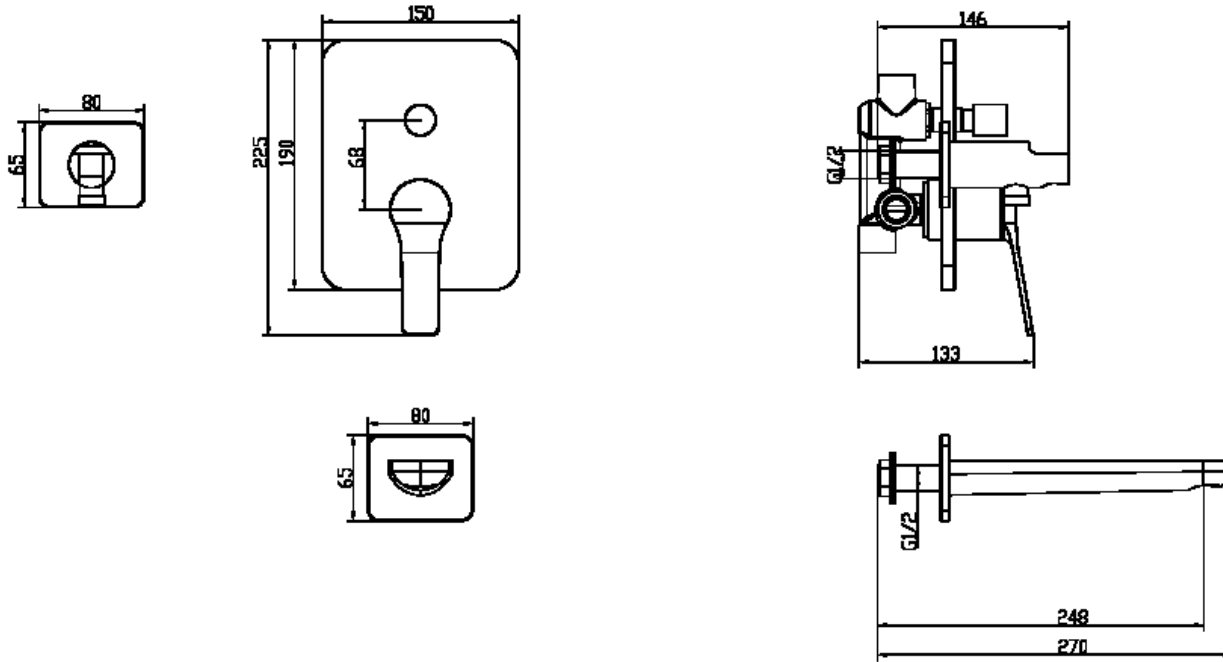

# Avante Wall Mounted Bath Shower Mixer

Avante Wall Mounted Bath Shower Mixer

Codes: AV-WBSM-BB / AV-WBSM-BL / AV-WBSM

## Features

Distinctive spout with slightly elevated handle

Rub clean aerator

Brushed Brass, Matt Black, and Chrome finishes

12-year warranty

Operating Pressure	1 bar	2 bar
Flow Rate (L/min)		
Spout	14.6	20.3
Shower	6.9	9.5