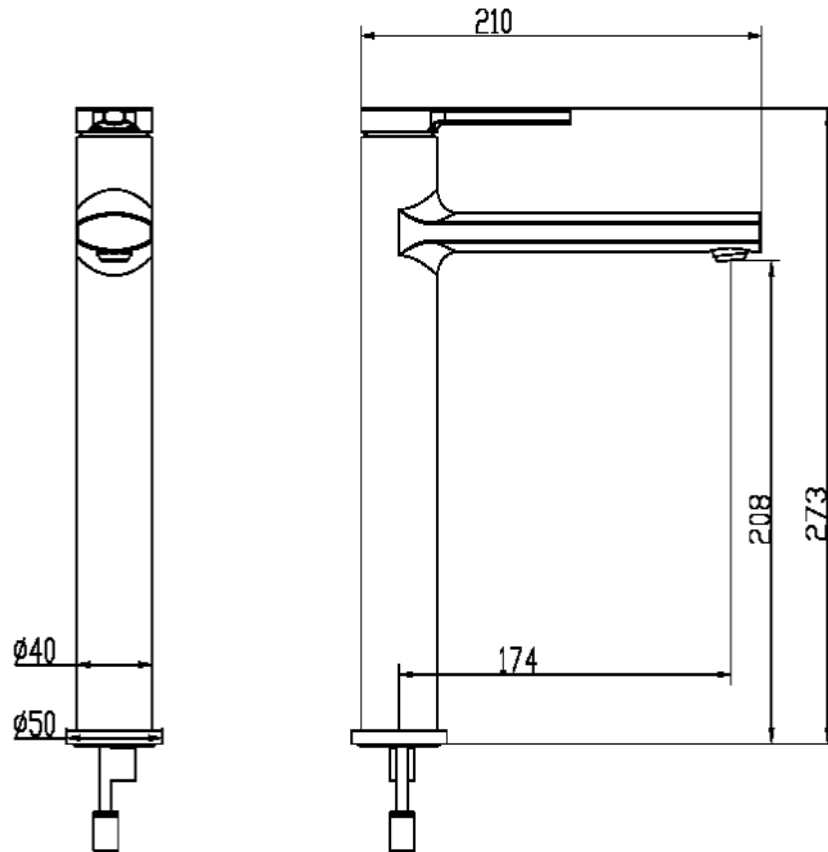

Ivy: Tall Basin Mono

Ivy- Tall Basin Mono -

Codes: IV-TB-BL / IV-TB

Features

- Stylish streamlined detailing with a minimal headwork
- Designed with Eco water saving, rub clean aerator
- Complete with slotted centre clicker waste
- Matt Black, and Chrome finishes
- 12 year warranty

Operating Pressure	0.5 bar	1 bar
Flow Rate (L/min)	2.6	3.5

Units 3 & 4, 16 Crawfordsburn Road,
Newtownards, Co Down,
Northern Ireland. BT23 4EA

Tel: +44 (0) 28 9182 8000
Fax: +44 (0) 28 9181 2888

Sales Enquiries
Email: info@aquallabrassware.com