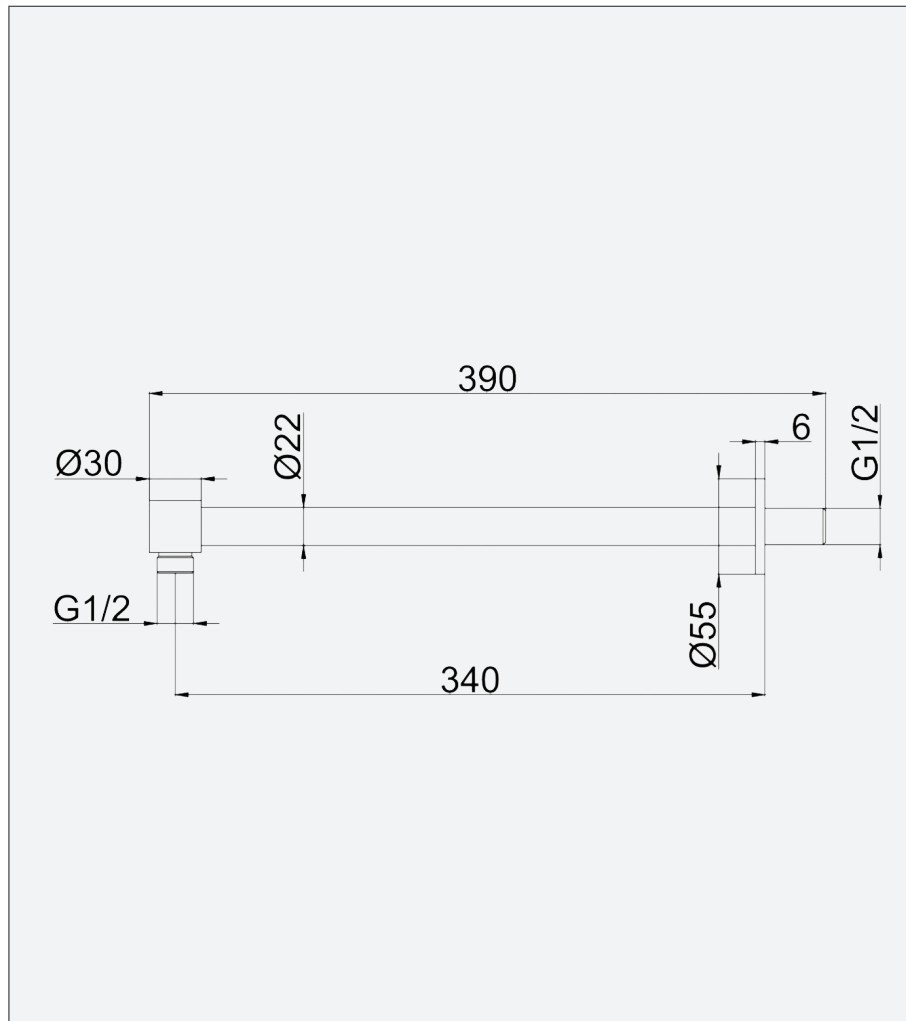

Round Shower Arm

Round Shower Arm

Code: R-SA

Features

- Round shower arm
- Brass and chrome plated

Units 3 & 4, 16 Crawfordsburn Road,
Newtownards, Co Down,
Northern Ireland. BT23 4EA

Tel: +44 (0) 28 9182 8000
Fax: +44 (0) 28 9181 2888