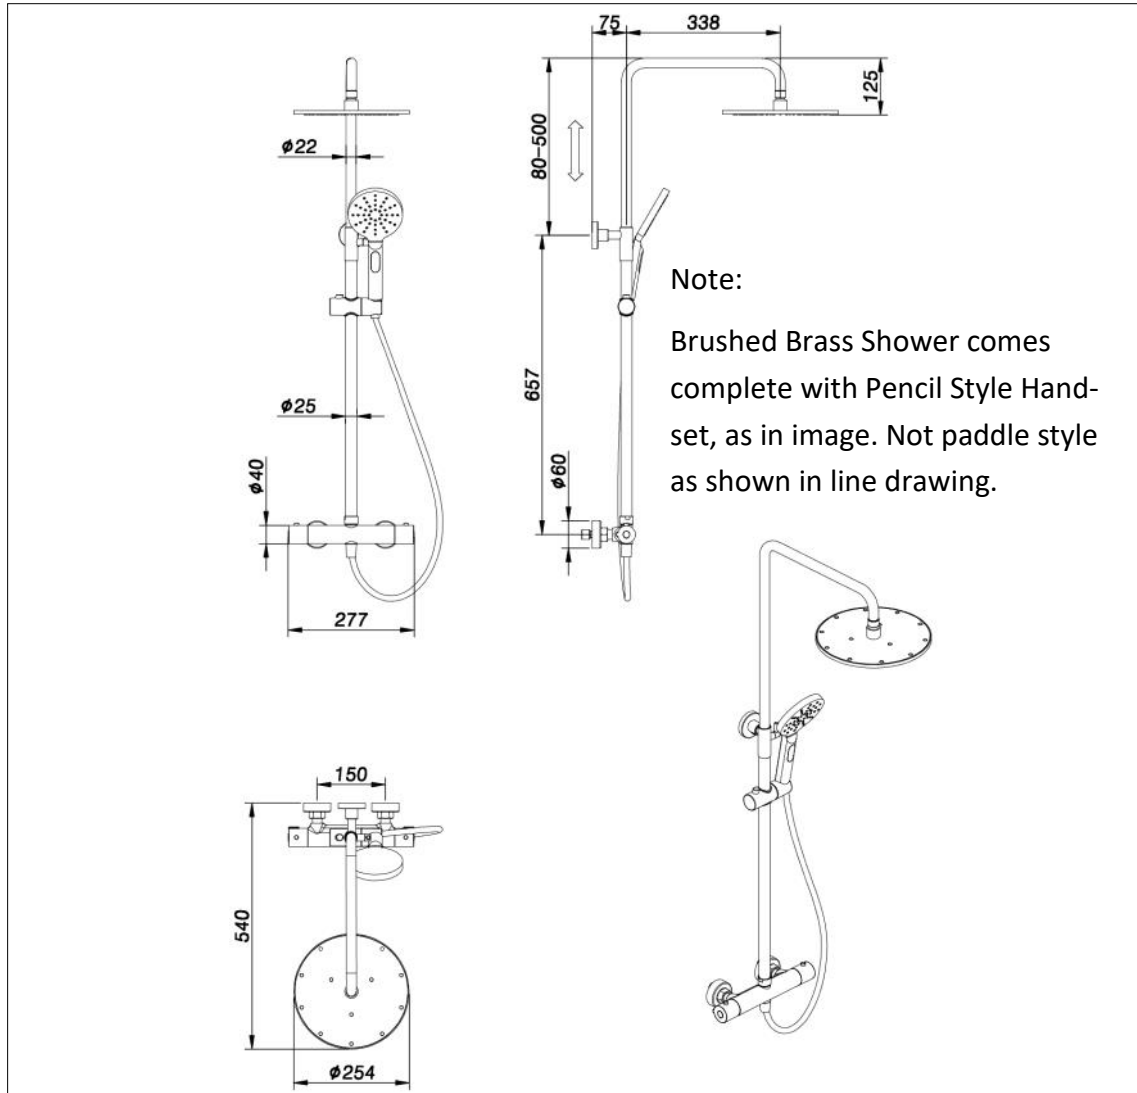

Drench Shower - Brushed Brass

Drench Shower - Brushed Brass

Code: LU-DS-BB

Features

- Brass bodied valve
- Luxury 250mm brass head
- Pencil style, adjustable height handset.
- Integrated diverter
- Supplied with FastFix brackets
- Ribbed shower hose
- Adjustable 420mm shower head height even after fitting
- T38 anti-scald technology, 1/2" BSP inlets
- 12 year warranty

Shower

Operating Pressure	1 bar	2 bar
Flow Rate (L/min)	10.9	15.5

Handset

Operating Pressure	1 bar	2 bar
Flow Rate (L/min)	10.5	15.1

Units 3 & 4, 16 Crawfordsburn Road,
Newtownards, Co Down,
Northern Ireland. BT23 4EA