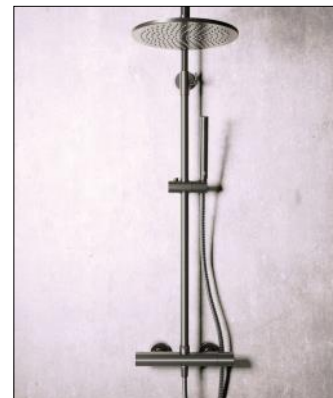

# Drench Shower - Gunmetal Grey

## Drench Shower - Gunmetal Grey

**Code:** LU-DS-GG

### Features

- Brass bodied valve
- Luxury 250mm brass head
- Pencil style, adjustable height handset.
- Integrated diverter
- Supplied with FastFix brackets
- Ribbed shower hose
- Adjustable 420mm shower head height even after fitting
- T38 anti-scald technology, 1/2" BSP inlets
- 12 year warranty