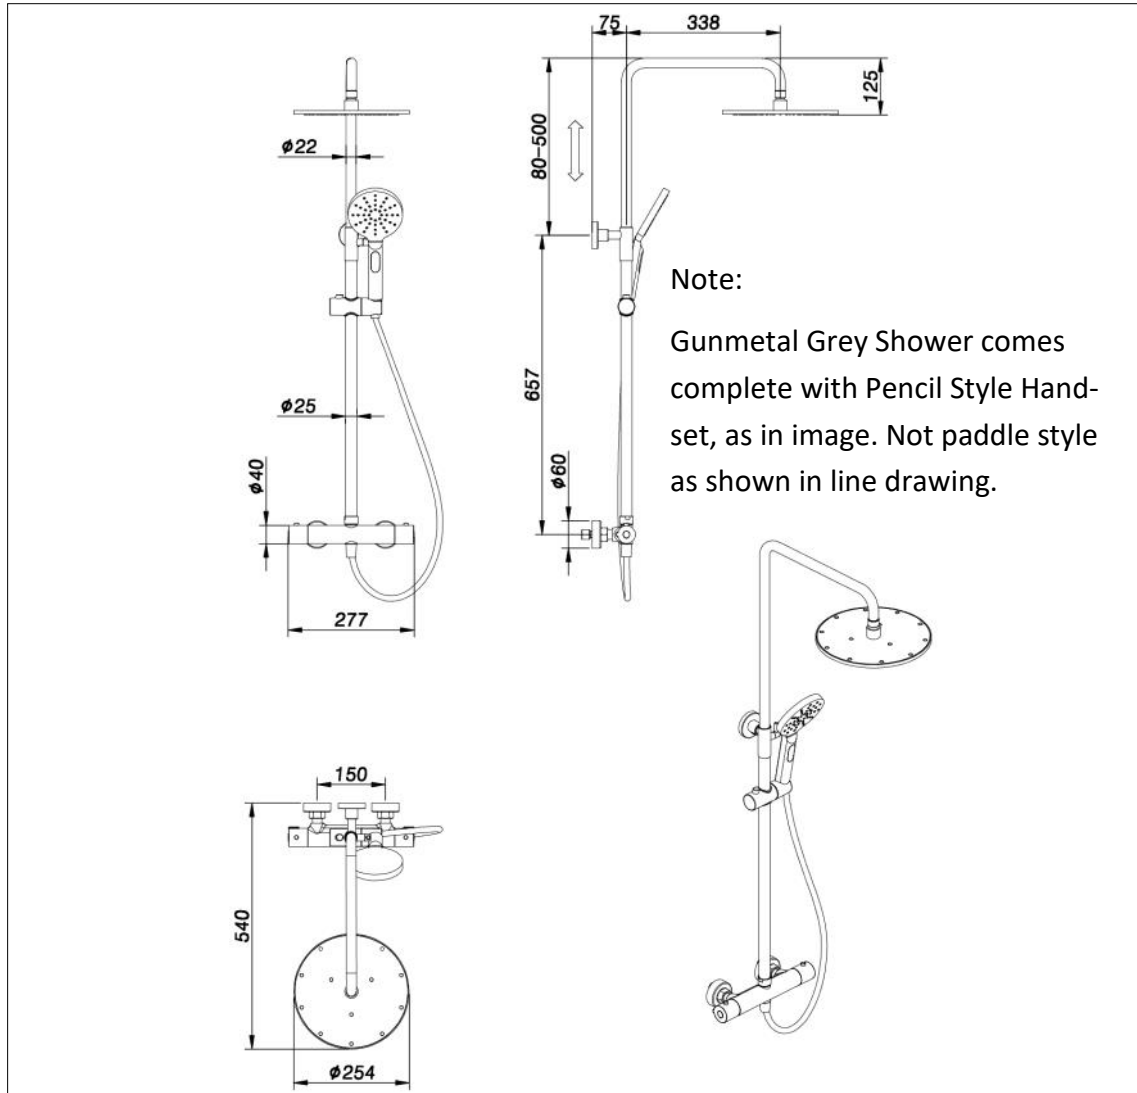

## Drench Shower - Gunmetal Grey

**Code:** LU-DS-GG

### Features

- Brass bodied valve
- Luxury 250mm brass head
- Pencil style, adjustable height handset.
- Integrated diverter
- Supplied with FastFix brackets
- Ribbed shower hose
- Adjustable 420mm shower head height even after fitting
- T38 anti-scald technology, 1/2" BSP inlets
- 12 year warranty