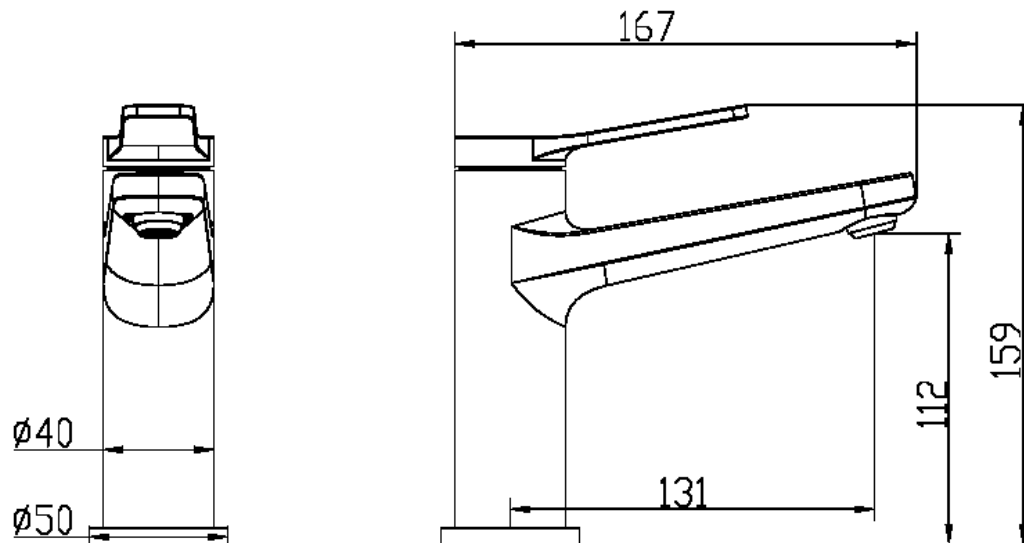

Avante Basin Mono

Anante Basin Mono

Codes: AV-BM-BB / AV-BM-BL / AV-BM

Features

Linear and angular lines for a minimalistic, modern look

Water Saving, Rub clean aerator

Brushed Brass, Matt Black, and Chrome finishes

12-year warranty

Complete with centre clicker waste

Operating Pressure	0.5 bar	1 bar
Flow Rate (L/min)	2.8	3.8

Units 3 & 4, 16 Crawfordsburn Road,
Newtownards, Co Down,
Northern Ireland. BT23 4EA

Sales Enquiries