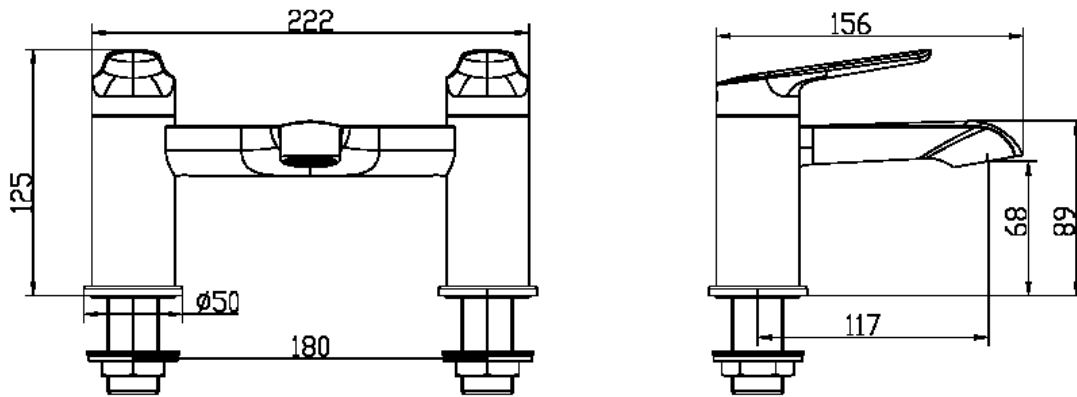

Hanna Bath Filler

Hanna Bath Filler

Codes: HA-BF-GG / HA-BF-BB / HA-BF-BL / HA-BF

Features

Distinctive spout with slightly elevated handle

Rub clean aerator

Gunmetal Grey, Brushed Brass, Matt Black, and Chrome finishes

12-year warranty

Operating Pressure	0.5 bar	1 bar
Flow Rate (L/min)	31.1	42.2

Units 3 & 4, 16 Crawfordsburn Road,
Newtownards, Co Down,
Northern Ireland. BT23 4EA

Sales Enquiries

Email: info@aquallabrassware.com