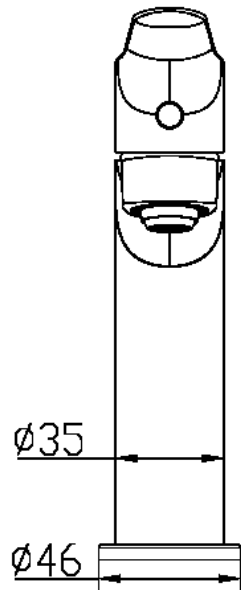

Hanna Basin Mono

Hanna Basin Mono

Codes: HA-BM-GG / HA-BM-BB / HA-BM-BL / HA-BM

Features

Distinctive spout with slightly elevated handle

Water Saving, Rub clean aerator

Gunmetal Grey, Brushed Brass, Matt Black, and Chrome finishes

12-year warranty

Complete with centre clicker waste

Operating Pressure	0.5 bar	1 bar
Flow Rate (L/min)	2.6	3.4

Units 3 & 4, 16 Crawfordsburn Road,
Newtownards, Co Down,
Northern Ireland. BT23 4EA

Sales Enquiries