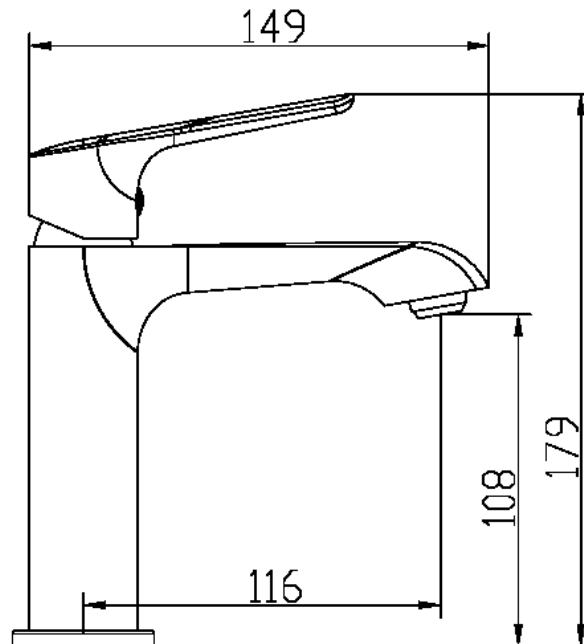

Hanna Basin Mono

Hanna Basin Mono

Codes: HA-BM-GG / HA-BM-BB / HA-BM-BL / HA-BM

Features

Distinctive spout with slightly elevated handle

Water Saving, Rub clean aerator

Gunmetal Grey, Brushed Brass, Matt Black, and Chrome finishes

12-year warranty

Complete with centre clicker waste

Operating Pressure	0.5 bar	1 bar
Flow Rate (L/min)	2.6	3.4

Units 3 & 4, 16 Crawfordsburn Road,
Newtownards, Co Down,
Northern Ireland. BT23 4EA

Sales Enquiries