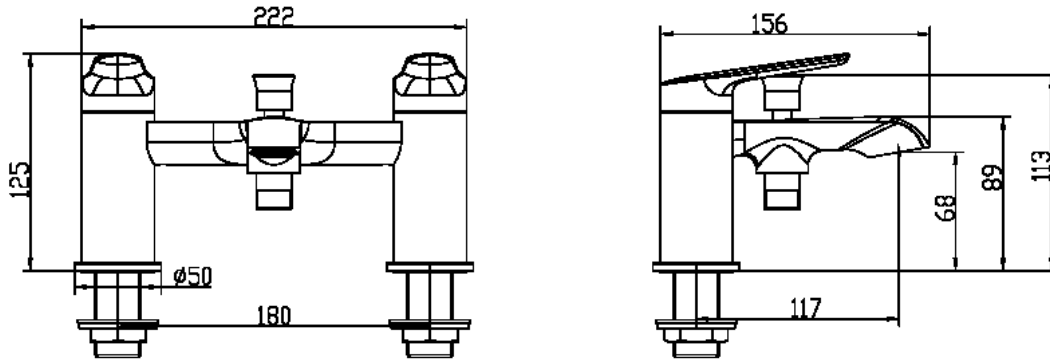

Hanna Bath Shower Mixer

Hanna Bath Shower Mixer

Codes: HA-BS-GG / HA-BS-BB / HA-BS-BL / HA-BS

Features

Distinctive spout with slightly elevated handle

Rub clean aerator

Smooth hose and pencil style handset

Gunmetal Grey, Brushed Brass, Matt Black, and Chrome finishes

12-year warranty

Operating Pressure	0.5 bar	1 bar
Flow Rate (L/min) Spout	19.5	26.2
Flow Rate (L/min) Shower	5.5	7.7

Units 3 & 4, 16 Crawfordsburn Road,
Newtownards, Co Down,
Northern Ireland. BT23 4EA

Sales Enquiries