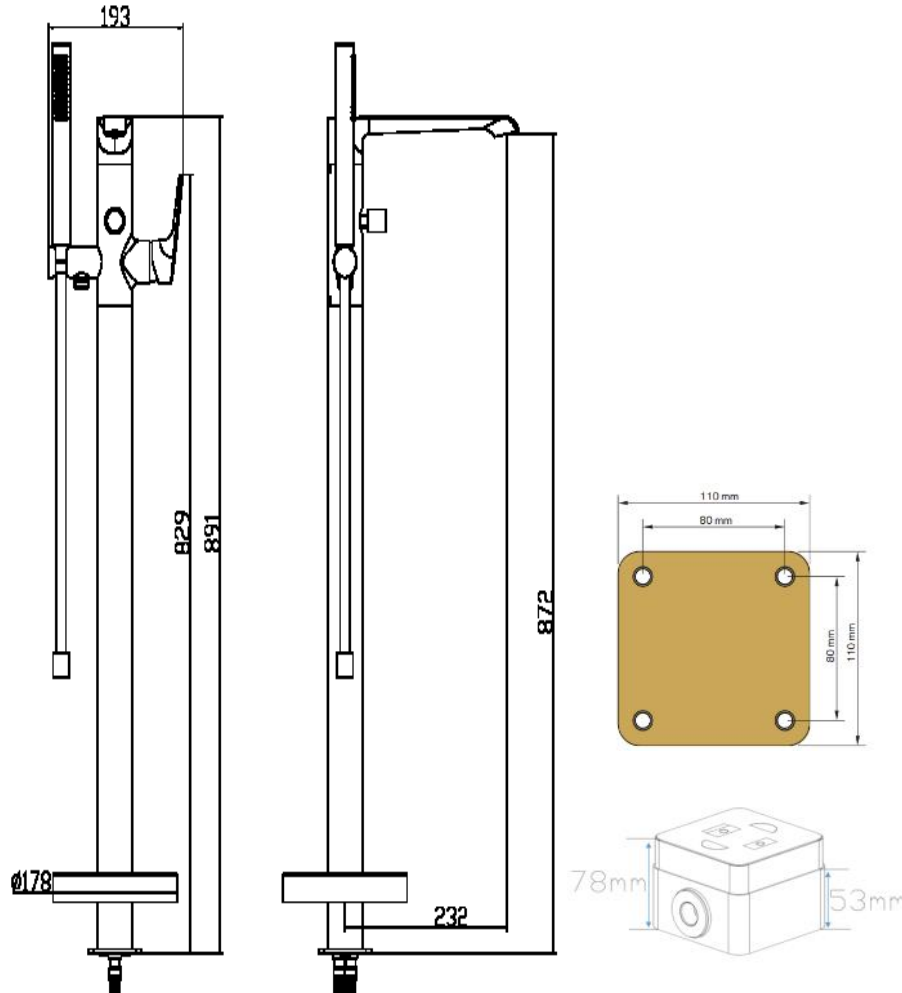

Hanna Freestanding Bath Shower Mixer

Hanna Freestanding Bath Shower Mixer

Codes: HA-FSBSM-GG / HA-FSBSM-BB / HA-FSBSM-BL / HA-FSBSM

Features

Distinctive spout with slightly elevated handle

Rub clean aerator

Smooth hose and pencil style handset

Gunmetal Grey, Brushed Brass, Matt Black, and Chrome finishes

Complete with EasyFit box to reduce installation time

12-year warranty

Operating Pressure	1 bar	1.5 bar
Flow Rate (L/min) Spout	12.8	17.6
Flow Rate (L/min) Shower	4.6	6.7