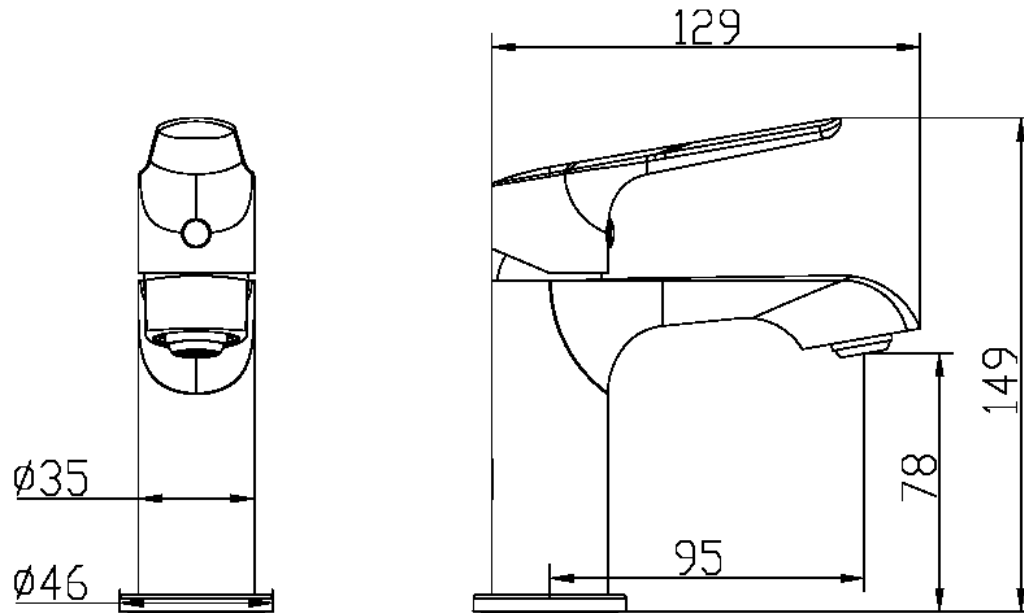

Hanna Mini Basin Mono

Hanna Mini Basin Mono

Codes: HA-MBM-GG / HA-MBM-BB / HA-MBM-BL / HA-MBM

Features

Distinctive spout with slightly elevated handle

Water Saving, Rub clean aerator

Gunmetal Grey, Brushed Brass, Matt Black, and Chrome finishes

12-year warranty

Operating Pressure	0.5 bar	1 bar
Flow Rate (L/min)	2.8	3.7

Units 3 & 4, 16 Crawfordsburn Road,
Newtownards, Co Down,
Northern Ireland. BT23 4EA

Sales Enquiries

Email: info@aquallabrassware.com