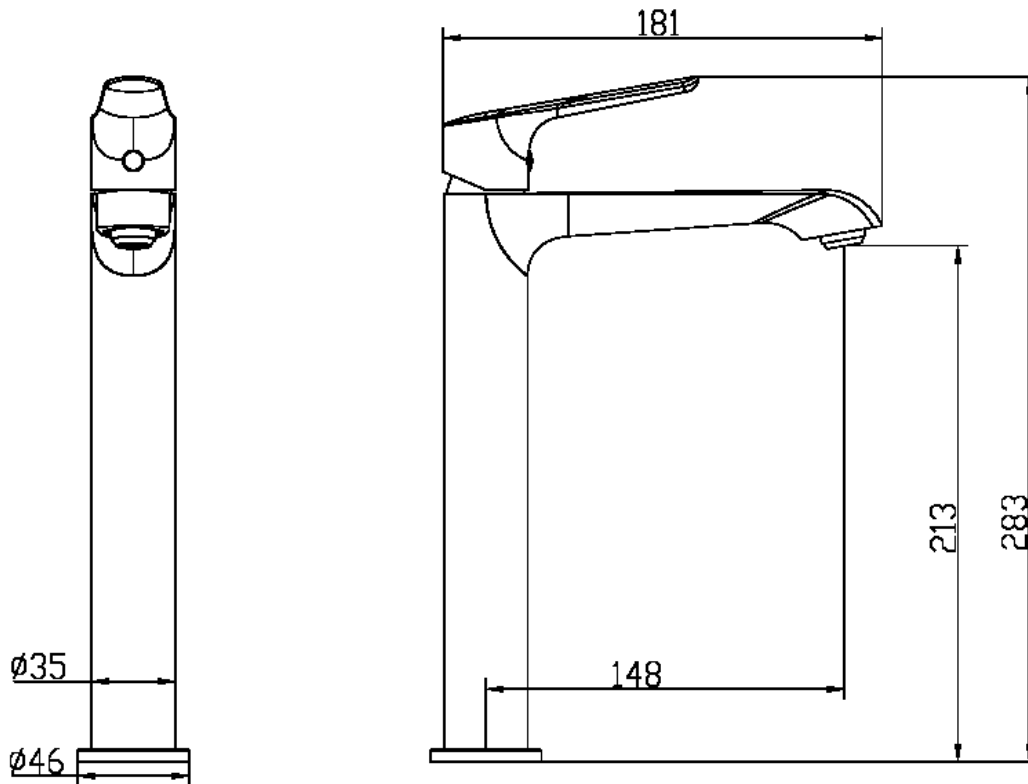

Operating Pressure	0.5 bar	1 bar
Flow Rate (L/min)	2.7	3.6

Units 3 & 4, 16 Crawfordsburn Road,  
Newtownards, Co Down,  
Northern Ireland. BT23 4EA